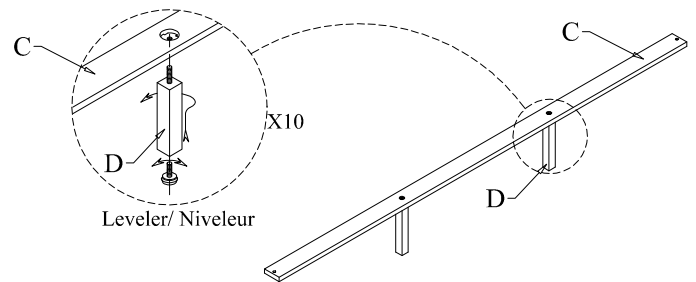

STEP 2/ ÉTAPE 2