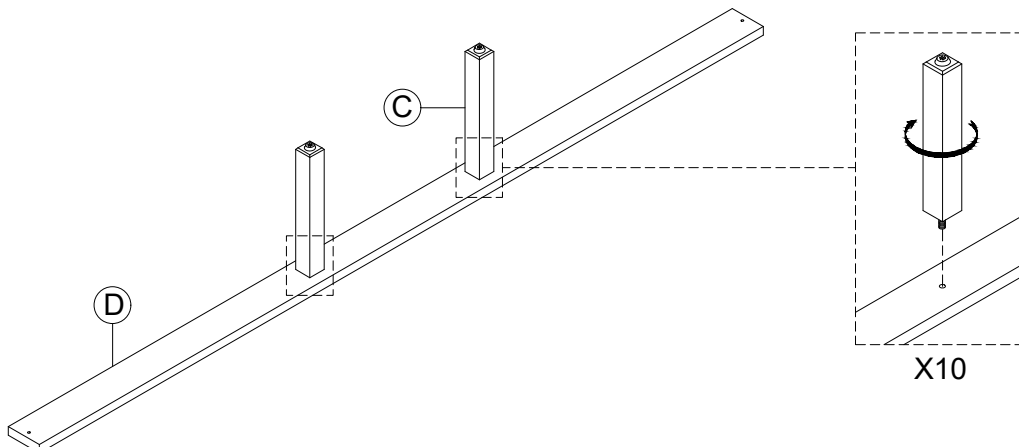

STEP 2/ÉTAPE 2