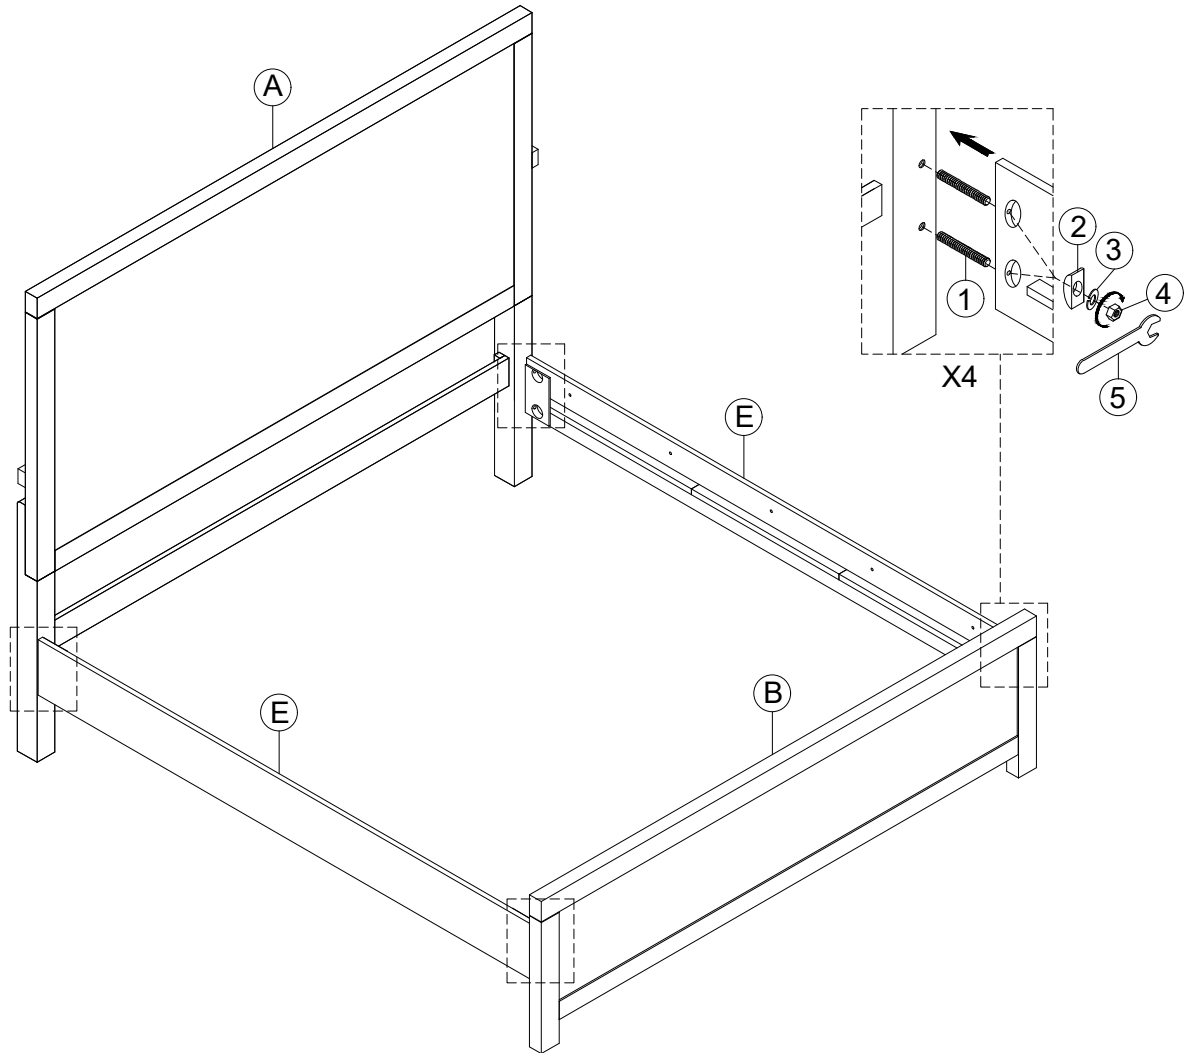

STEP 1/ÉTAPE 1