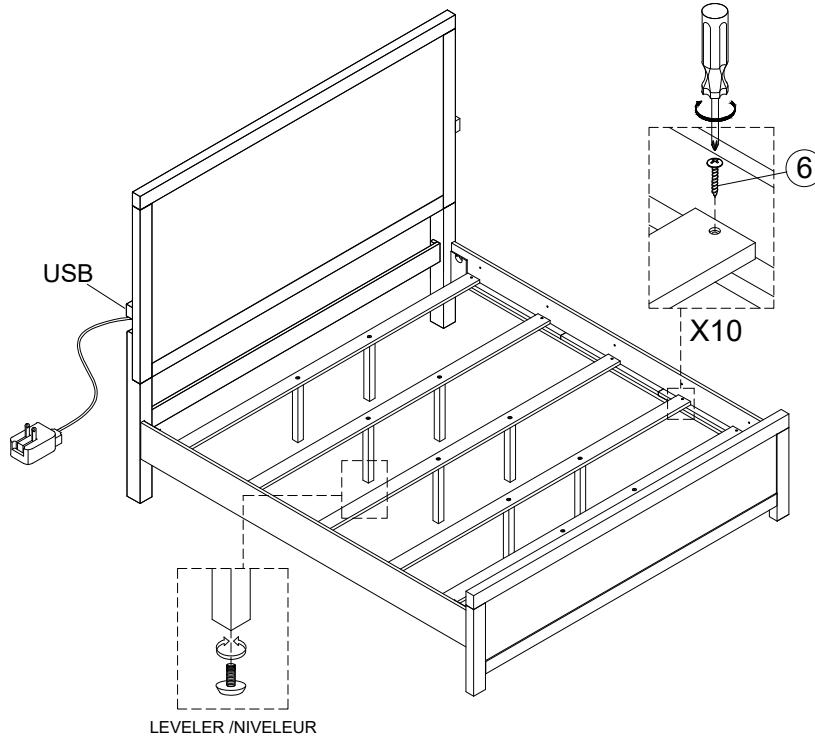

STEP 3/ÉTAPE 3