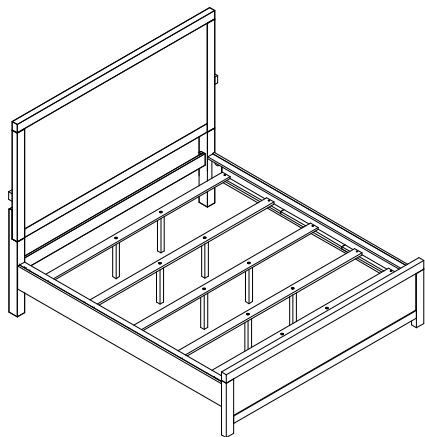

ASSEMBLY INSTRUCTION INSTRUCTION D' ASSEMBLAGE

ITEM NO :2447K-1/2447PNK-1 KING HEADBOARD /TÊTE DE LIT - TRES GRAND LIT

2447PNK-2 KING FOOTBOARD, SLATS & SUPPORT LEGS/
PIED/LATTES/SUPPORTS - TRES GRAND LIT

2447PNK-3CK CK SIDE RAILS/
LONGERONS DE CÔTÉS - TRES GRAND LIT CALIFORNIEN

Thank you for purchasing this product . Please take time to read and follow the instructions below. Check that you have all parts and hardware before assembly. Parts apparently missing are often found in the packing materials. If you do not have all the parts listed, have your dealer contact us and they will be sent to you immediately.