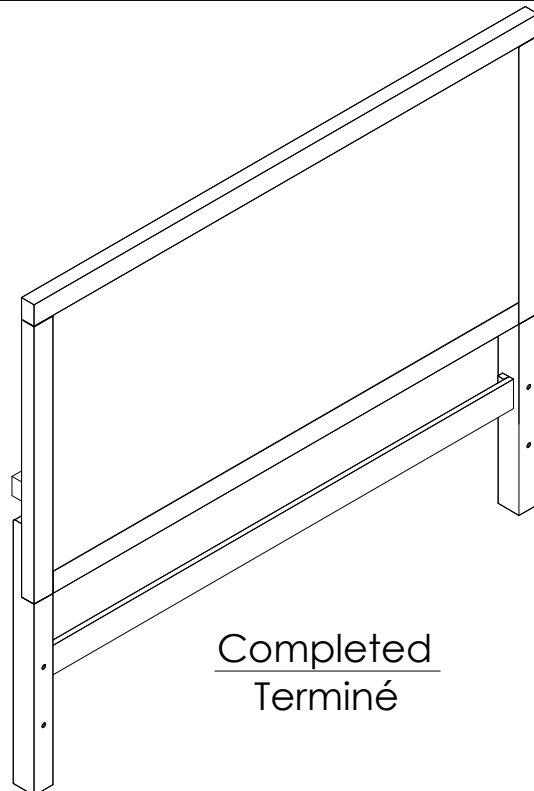

STEP 1/ÉTAPE 1