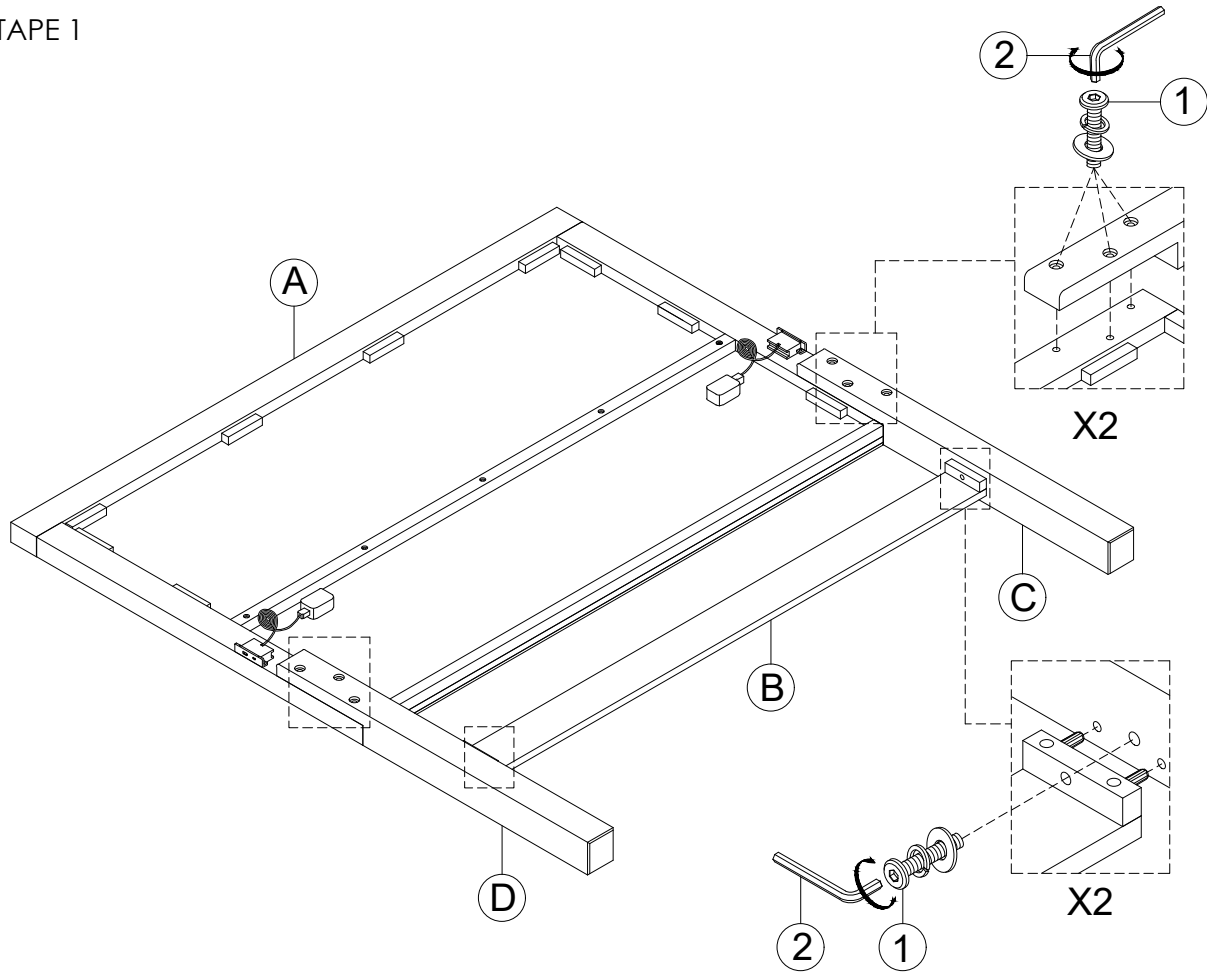

STEP 1/ÉTAPE 1