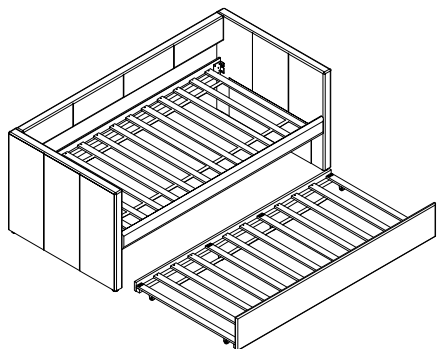

# ASSEMBLY INSTRUCTION INSTRUCTION D' ASSEMBLAGE

ITEM NO : 4987BU / 4987DG / 4987GY / 4987BE Daybed with Trundle / Lit de repos avec lit gigogne

Thank you for purchasing this product. Please take time to read and follow the instructions below. Check that you have all parts and hardware before assembly. Parts apparently missing are often found in the packing materials. If you do not have all the parts listed, have your dealer contact us and they will be sent to you immediately.