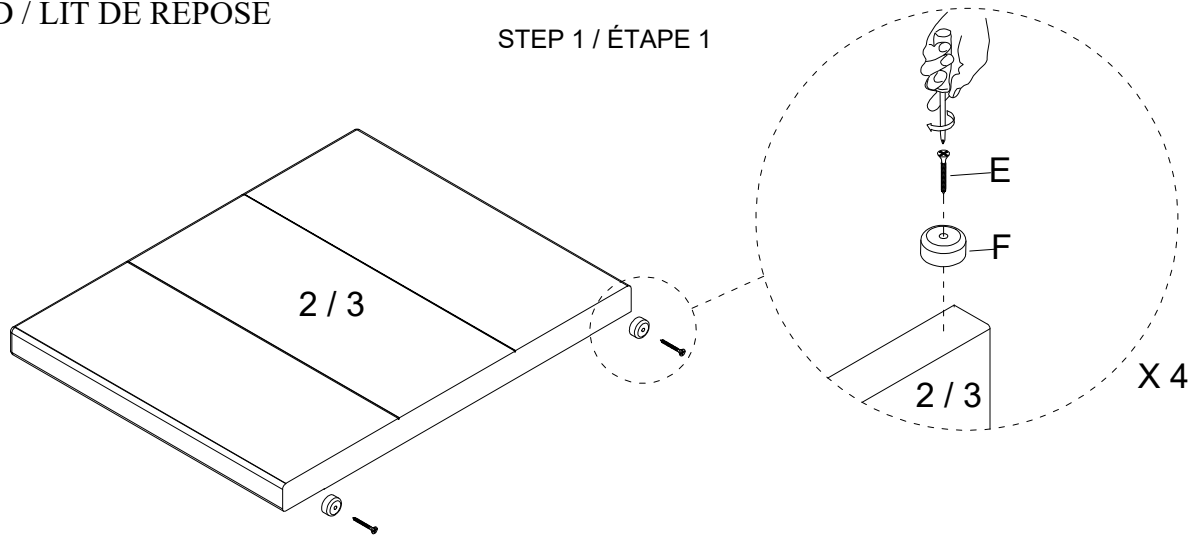

Do not tighten all bolts until completely assembled

Ne pas serrer les boulons jusqu'a ce que le montage soit completent termine

DAYBED / LIT DE REPOSE

STEP 1 / ÉTAPE 1