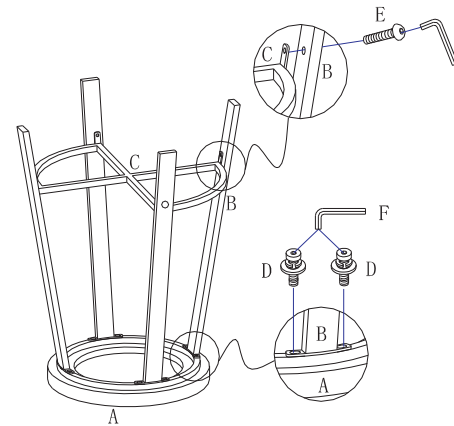

PART LIST

ASSEMBLY INSTRUCTION

5607-24 COUNTER HEIGHT STOOL

A

Stool Seat

1PC

B

Leg

4PCS

C

Stretcher

1PC

HARDWARE LIST				
D		Bolt with Lock Washer and Flat Washer	1/4"X15mm	8pcs
E		Bolt	1/4"X20mm	4pcs
F		L-Allen Key	4mm	1pc

STEP 1

STEP 2

STEP 3