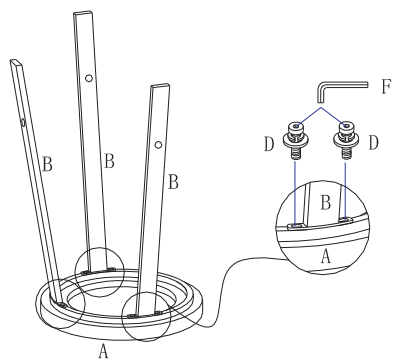

PART LIST

ASSEMBLY INSTRUCTION

5607-24 COUNTER HEIGHT STOOL

A

Stool Seat

1PC

B

Leg

4PCS

C

Stretcher

1PC

HARDWARE LIST				
D		Bolt with Lock Washer and Flat Washer	1/4"X15mm	8pcs
E		Bolt	1/4"X20mm	4pcs
F		L-Allen Key	4mm	1pc

STEP 1

STEP 2

STEP 3