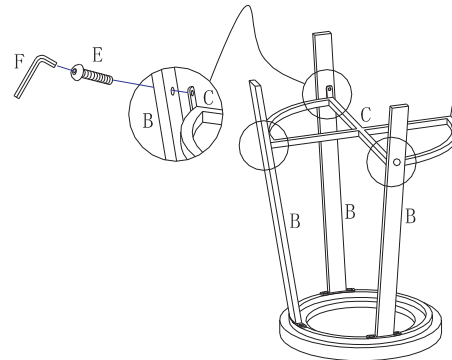

PART LIST

ASSEMBLY INSTRUCTION

5607-24 COUNTER HEIGHT STOOL

A

Stool Seat

1PC

B

Leg

4PCS

C

Stretcher

1PC

HARDWARE LIST				
D		Bolt with Lock Washer and Flat Washer	1/4"X15mm	8pcs
E		Bolt	1/4"X20mm	4pcs
F		L-Allen Key	4mm	1pc

STEP 1

STEP 2

STEP 3