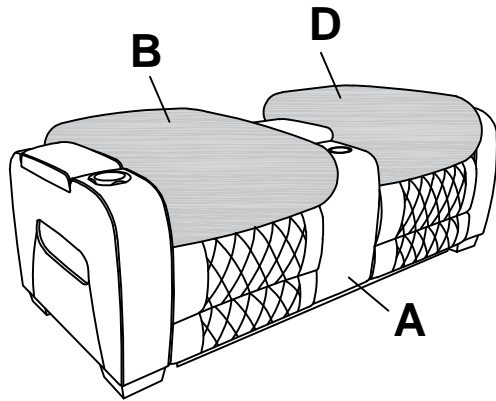

Assembly Instruction

ITEM NO.: 9516BRW/BLK/TPE-2PWH
Power Double Reclining Love Seat
with Center Console, Power Headrests

Note: Do not use power tools for assembly. Power tools increase the risk of over tightening which lead to splitting or cracking the wood.

Component list

No	Drawing	Qty	Description
A		1	SEAT
B		1	LSF BACK REST
C		1	CONSOLE BACK REST
D		1	RSF BACK REST
E		1	ADAPTOR
F		1	PLUG

Step #1

Step #2

Step #3

Care Instruction for Breathable Faux Leather Furniture: