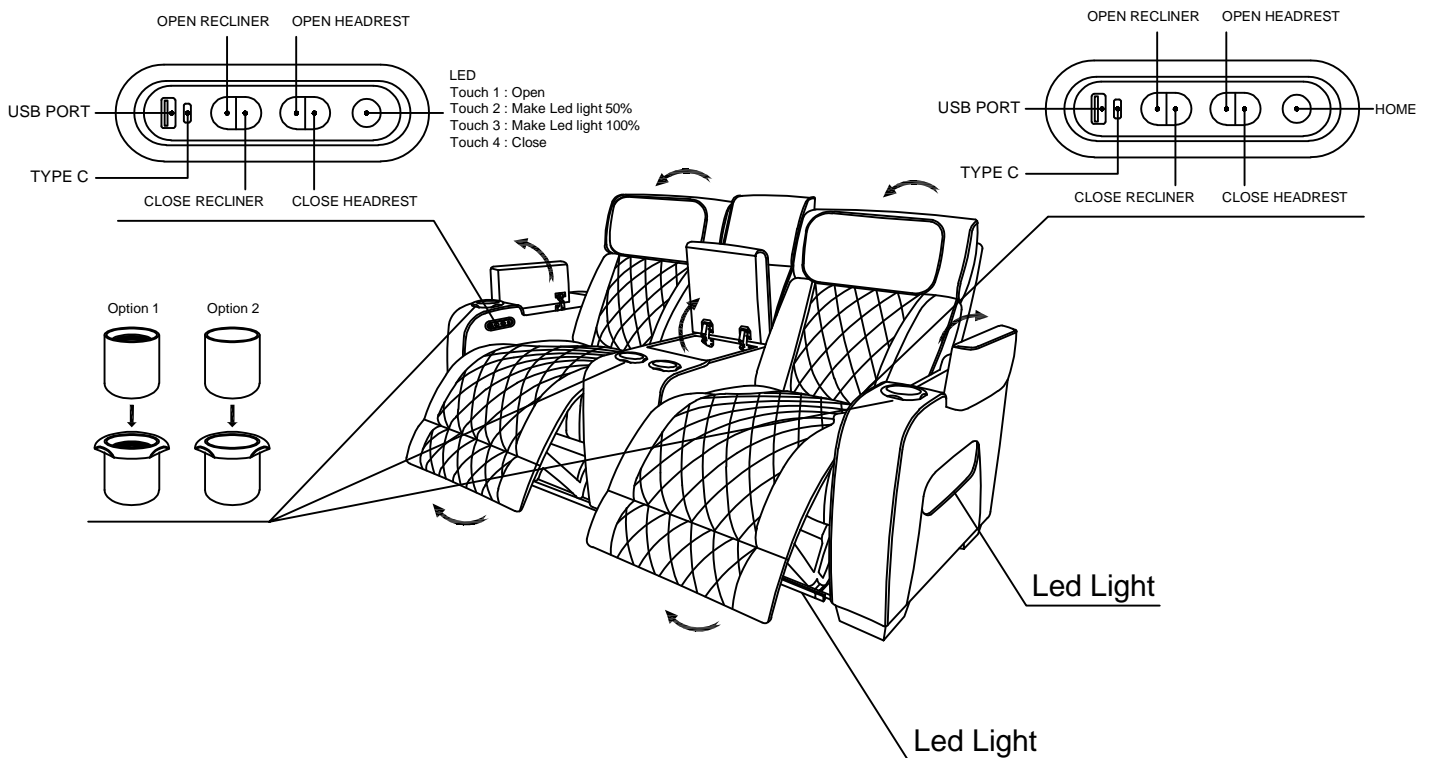

Assembly Instruction

ITEM NO.: 9516BRW/BLK/TPE-2PWH
Power Double Reclining Love Seat
with Center Console, Power Headrests

Note: Do not use power tools for assembly. Power tools increase the risk of over tightening which lead to splitting or cracking the wood.

Component list

No	Drawing	Qty	Description
A		1	SEAT
B		1	LSF BACK REST
C		1	CONSOLE BACK REST
D		1	RSF BACK REST
E		1	ADAPTOR
F		1	PLUG

Step #1

Step #2

Step #3

Care Instruction for Breathable Faux Leather Furniture: