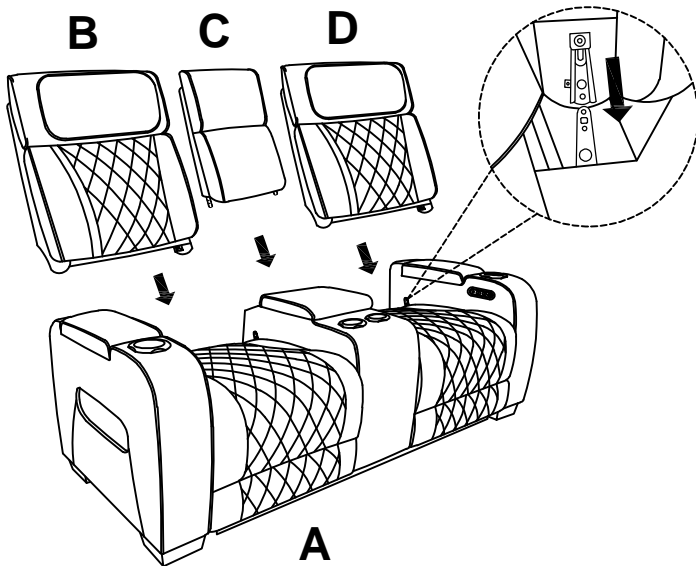

Assembly Instruction

ITEM NO.: 9516BRW/BLK/TPE-2PWH
Power Double Reclining Love Seat
with Center Console, Power Headrests

Note: Do not use power tools for assembly. Power tools increase the risk of over tightening which lead to splitting or cracking the wood.

Component list

No	Drawing	Qty	Description
A		1	SEAT
B		1	LSF BACK REST
C		1	CONSOLE BACK REST
D		1	RSF BACK REST
E		1	ADAPTOR
F		1	PLUG

Step #1

Step #2

Step #3

Care Instruction for Breathable Faux Leather Furniture: