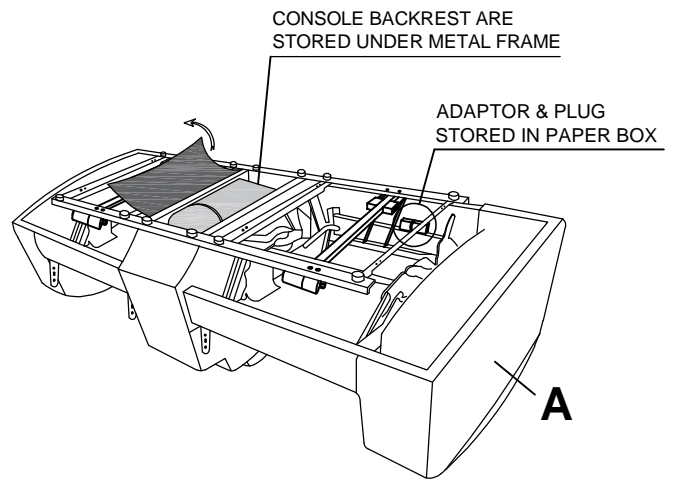

Assembly Instruction

ITEM NO.: 9516BRW/BLK/TPE-2PWH
Power Double Reclining Love Seat
with Center Console, Power Headrests

Note: Do not use power tools for assembly. Power tools increase the risk of over tightening which lead to splitting or cracking the wood.

Component list

No	Drawing	Qty	Description
A		1	SEAT
B		1	LSF BACK REST
C		1	CONSOLE BACK REST
D		1	RSF BACK REST
E		1	ADAPTOR
F		1	PLUG

Step #1

Step #2

Step #3

Care Instruction for Breathable Faux Leather Furniture: