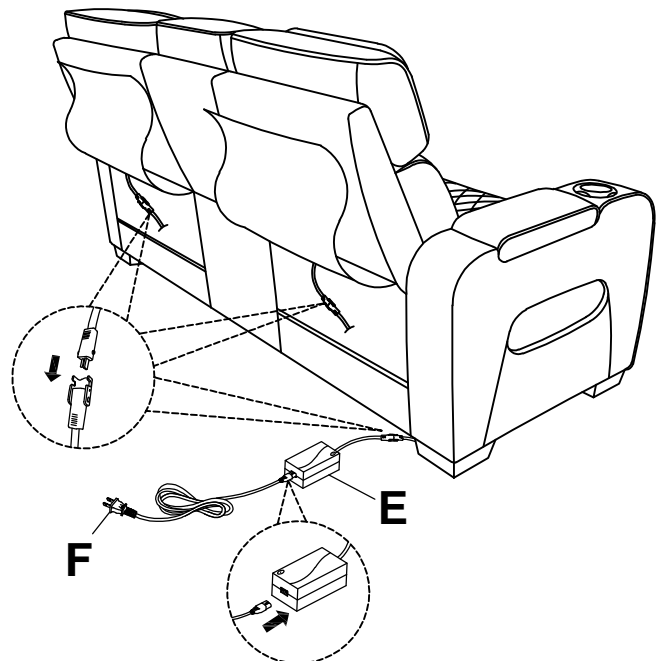

Assembly Instruction

ITEM NO.: 9516BRW/BLK/TPE-2PWH
Power Double Reclining Love Seat
with Center Console, Power Headrests

Note: Do not use power tools for assembly. Power tools increase the risk of over tightening which lead to splitting or cracking the wood.

Component list

No	Drawing	Qty	Description
A		1	SEAT
B		1	LSF BACK REST
C		1	CONSOLE BACK REST
D		1	RSF BACK REST
E		1	ADAPTOR
F		1	PLUG

Step #1

Step #2

Step #3

Care Instruction for Breathable Faux Leather Furniture: