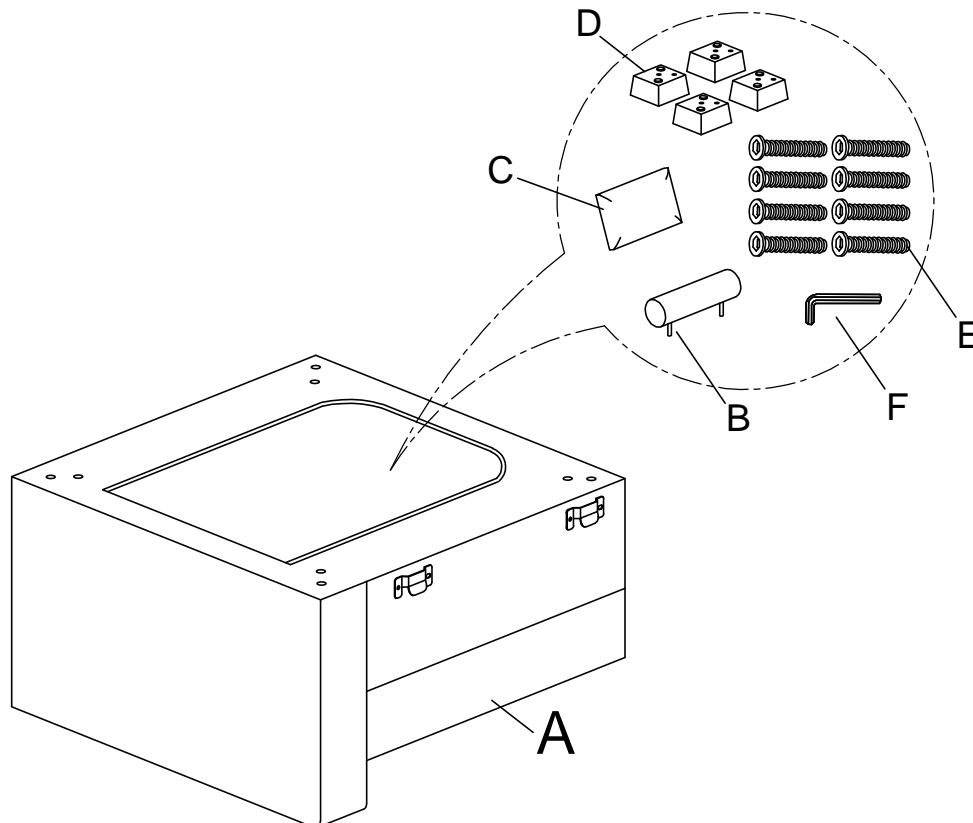

ASSEMBLY INSTRUCTION

ITEM NO: 9624GY-AC/9624BU-AC/9624TP-AC
Armless Chair

LEGS, HARDWARE, HEADREST AND SEATER BACK CUSHION ARE STORED IN THE BOTTOM OF THE SEAT, PLEASE TAKE OUT FOR ASSEMBLY.

NO.	PARTS LIST	QTY	DESCRIPTION
A		1	SEAT FRAME
B		1	HEADREST
C		1	SEATER BACK CUSHION

NO.	HARDWARE LIST	QTY	DESCRIPTION
D	 100*100*45mm	4	WOODEN LEGS
E	 M8*60mm	8	ALLEN BOLT
F	 M5*100*38mm	1	ALLEN KEY

STEP # 1: