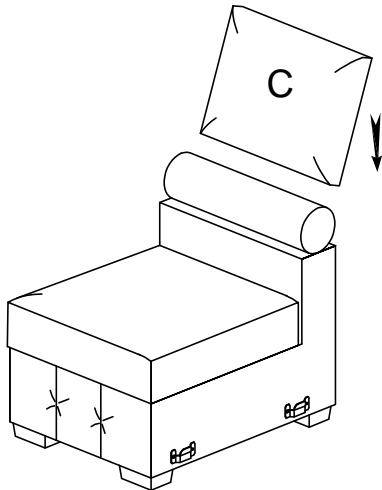

ASSEMBLY INSTRUCTION

ITEM NO: 9624GY-AC/9624BU-AC/9624TP-AC
Armless Chair

STEP # 2:

STEP # 3:

STEP # 4:

STEP # 5:

CARE INSTRUCTION FOR FABRIC FURNITURE

In order to maintain the original appearance of your fabric furniture, please follow below simple care procedures.

°Avoid exposing furniture directly to sunlight or heating and air conditioning outlets. Exposure to sunlight or heating and air conditioning outlets will fade/damage fabric.

°Wipe gently with a damp soft cloth to remove dust, dirt and any grime build up.