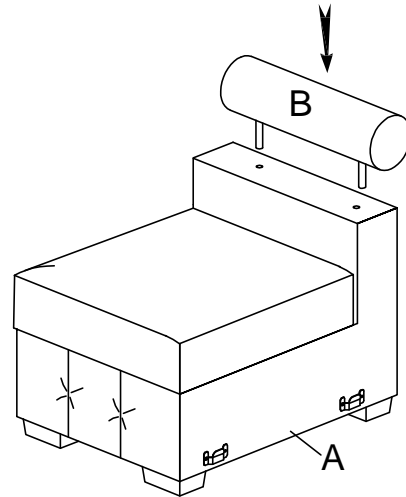

ASSEMBLY INSTRUCTION

ITEM NO: 9624GY-AC/9624BU-AC/9624TP-AC
Armless Chair

STEP # 2:

STEP # 3:

STEP # 4:

STEP # 5:

CARE INSTRUCTION FOR FABRIC FURNITURE

In order to maintain the original appearance of your fabric furniture, please follow below simple care procedures.

°Avoid exposing furniture directly to sunlight or heating and air conditioning outlets. Exposure to sunlight or heating and air conditioning outlets will fade/damage fabric.

°Wipe gently with a damp soft cloth to remove dust, dirt and any grime build up.