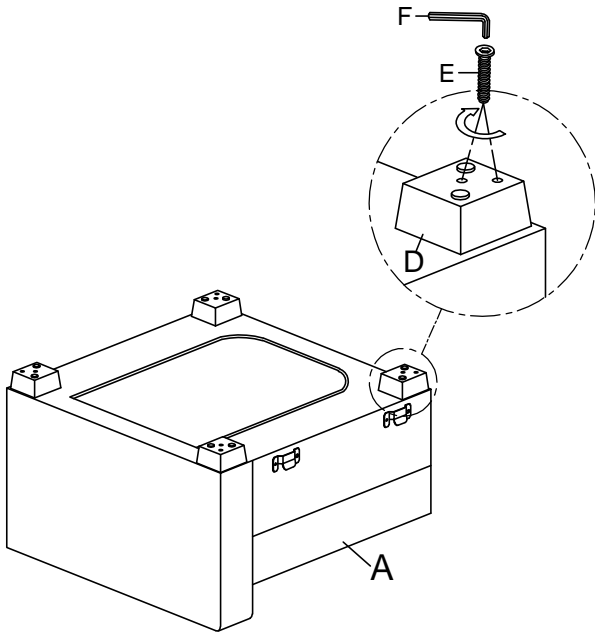

ASSEMBLY INSTRUCTION

ITEM NO: 9624GY-AC/9624BU-AC/9624TP-AC
Armless Chair

STEP # 2:

STEP # 3: