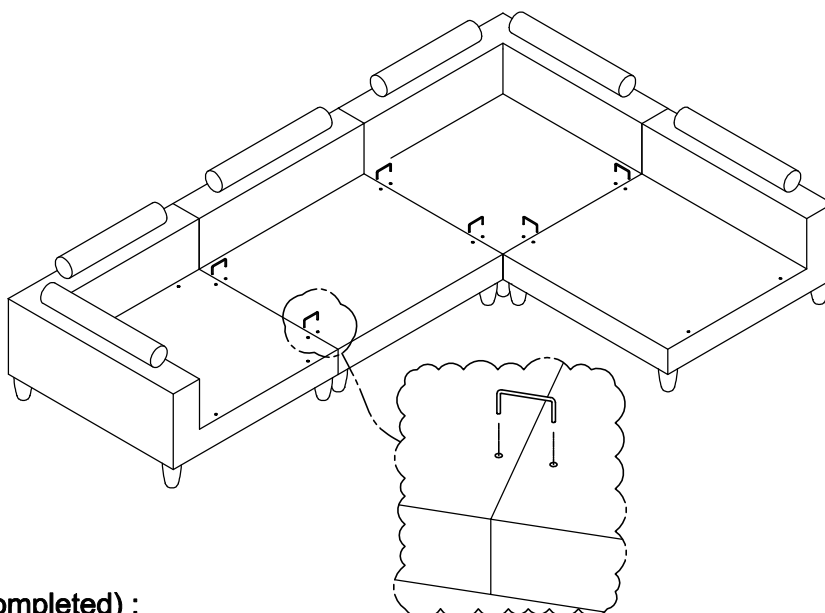

ASSEMBLY INSTRUCTION

ITEM NO: 9688NBE

NO.	PARTS LIST	QTY	DESCRIPTION
A		2	9688NBE-AC
B		2	9688NBE-CR
C		1	9688NBE-4

STEP 1 :

STEP 2 (Completed) :