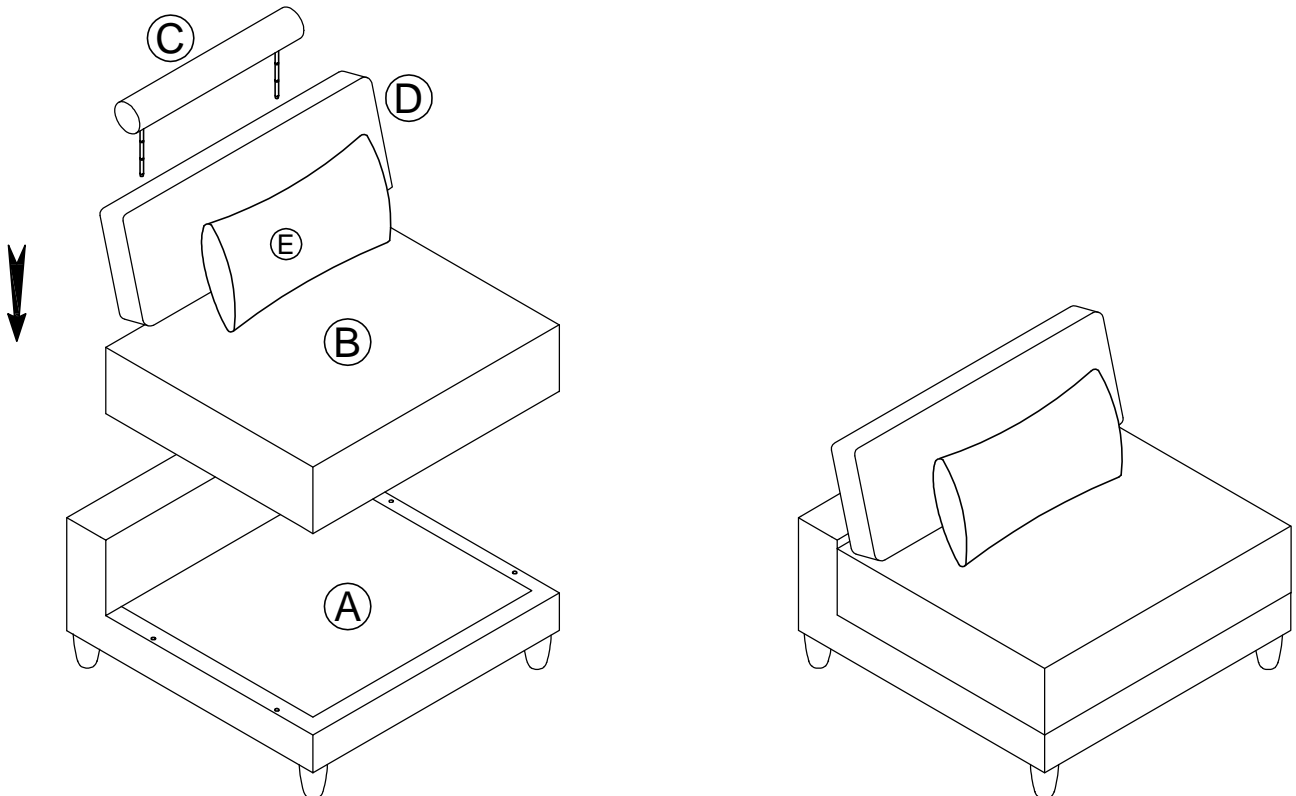

ASSEMBLY INSTRUCTION

ITEM NO: 9688NBE-AC / ARMLESS CHAIR.

LEGS, HARDWARE, BACK CUSHION, PILLOW, HEADREST ARE STORED IN THE BOTTOM OF THE SEAT, PLEASE TAKE OUT FOR ASSEMBLY.

NO.	PARTS LIST	QTY	DESCRIPTION
A		1	Seat Frame
B		1	Seat Cushion
C		1	Headrest
D	 40**17-1/2"	1	Back Cushion
E	 27-1/4**15-1/4"	1	Pillow
F	 Ø3-1/8**5-1/8"	4	Wooden Leg
G		4	Washer
H		2	Connector

STEP 1:

ASSEMBLY INSTRUCTION

ITEM NO: 9688NBE-AC / ARMLESS CHAIR.

STEP 2:

STEP 3 (Completed) :

CARE INSTRUCTION FOR FABRIC FURNITURE

In order to maintain the original appearance of your fabric furniture, please follow below simple care procedures.