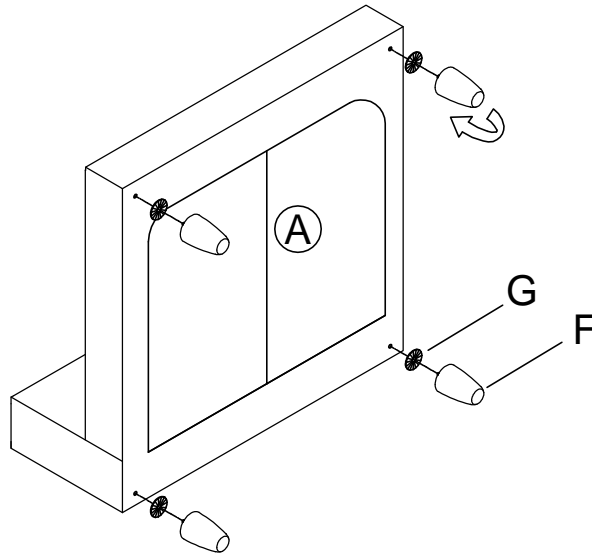

ASSEMBLY INSTRUCTION

ITEM NO: 9688NBE-AC / ARMLESS CHAIR.

LEGS, HARDWARE, BACK CUSHION, PILLOW, HEADREST ARE STORED IN THE BOTTOM OF THE SEAT, PLEASE TAKE OUT FOR ASSEMBLY.

NO.	PARTS LIST	QTY	DESCRIPTION
A		1	Seat Frame
B		1	Seat Cushion
C		1	Headrest
D	 40**17-1/2"	1	Back Cushion
E	 27-1/4**15-1/4"	1	Pillow
F	 Ø3-1/8**5-1/8"	4	Wooden Leg
G		4	Washer
H		2	Connector

STEP 1:

ASSEMBLY INSTRUCTION

ITEM NO: 9688NBE-AC / ARMLESS CHAIR.

STEP 2:

STEP 3 (Completed) :

CARE INSTRUCTION FOR FABRIC FURNITURE

In order to maintain the original appearance of your fabric furniture, please follow below simple care procedures.