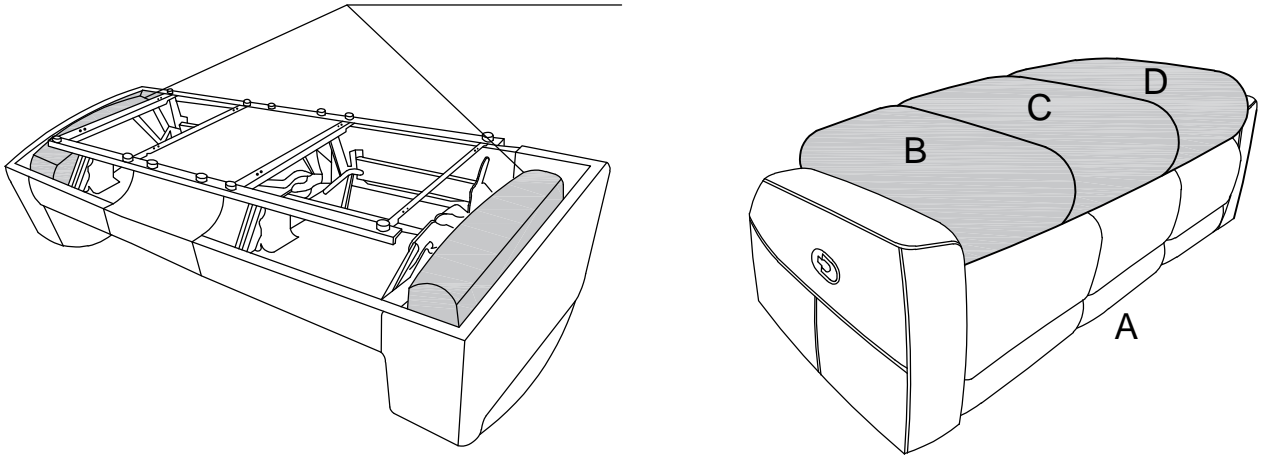

Assembly Instruction

ITEM NO.: 9728LGY-3

DOUBLE RECLINING SOFA

Note: Do not use power tools for assembly. Power tools increase the risk of over tightening which lead to splitting or cracking the wood.

Component list

No	Drawing	Qty	Description
A		1	SEAT
B		1	LSF BACK REST
C		1	MIDDLE BACK REST
D		1	RSF BACK REST
E		1	LSF EAR
F		1	RSF EAR

Step #1

EARS ARE STORED
UNDER METAL FRAME

Step #2

Step #3

Care Instruction for Textured microfiber match corduroy Furniture: