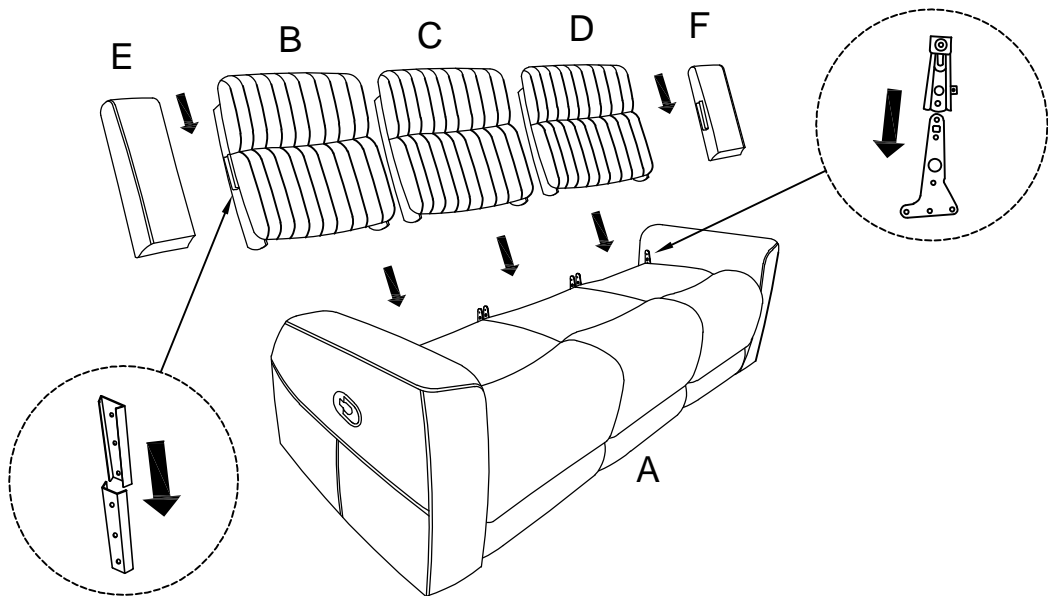

Assembly Instruction

ITEM NO.: 9728LGY-3

DOUBLE RECLINING SOFA

Note: Do not use power tools for assembly. Power tools increase the risk of over tightening which lead to splitting or cracking the wood.

Component list

No	Drawing	Qty	Description
A		1	SEAT
B		1	LSF BACK REST
C		1	MIDDLE BACK REST
D		1	RSF BACK REST
E		1	LSF EAR
F		1	RSF EAR

Step #1

EARS ARE STORED
UNDER METAL FRAME

Step #2

Step #3

Care Instruction for Textured microfiber match corduroy Furniture: