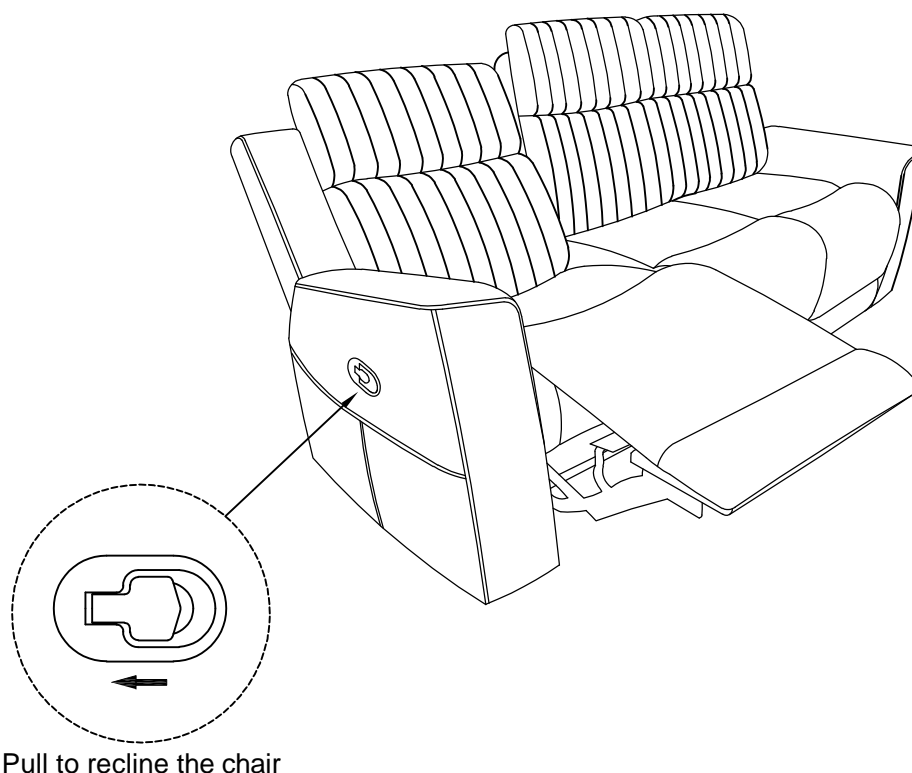

Assembly Instruction

ITEM NO.: 9728LGY-3

DOUBLE RECLINING SOFA

Note: Do not use power tools for assembly. Power tools increase the risk of over tightening which lead to splitting or cracking the wood.

Component list

No	Drawing	Qty	Description
A		1	SEAT
B		1	LSF BACK REST
C		1	MIDDLE BACK REST
D		1	RSF BACK REST
E		1	LSF EAR
F		1	RSF EAR

Step #1

EARS ARE STORED
UNDER METAL FRAME

Step #2

Step #3

Care Instruction for Textured microfiber match corduroy Furniture: