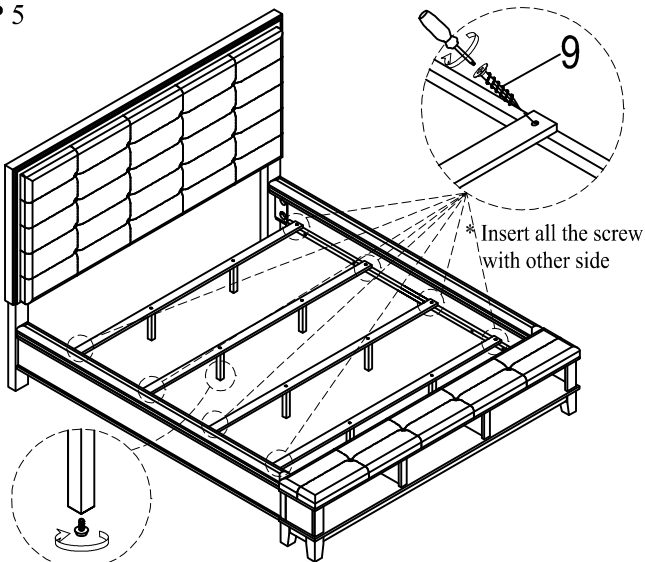

SH2213 BRN/GRY-3 PART LISTS

H	Side Rails		2PCS
---	------------	--	------

HARDWARE LISTS

NO.	DESCRIPTION	SKETCH	Q'TY	
1	JCBC Bolt (5/16" *60mmL)		6PCS	Hardware Packs With Headboard
2	Spring Washer (Ø5/16" Dia)		6PCS	
3	Flat Washer (Ø5/16" Dia)		6PCS	
4	Allen Key (4mm)		1PC	
5	JCBC Bolt (5/16" *50mmL)		8PCS	Hardware Packs With Footboard
6	Spring Washer (Ø5/16" Dia)		8PCS	
7	Flat Washer (Ø5/16" Dia)		8PCS	
8	Allen Key (4mm)		1PC	
9	Screw (Ø4*30mm)		8PCS	Hardware Packs With Side Rails
10	Thread Bolt (Ø5/16"*90mm)		8PCS	
11	Curved Washers (Ø5/16" Dia)		8PCS	
12	Hex Nut (Ø5/16" Dia)		8PCS	
13	Open Wrench (12mm)		1PC	
*SCREWDRIVER (NOT PROVIDED)				

ASSEMBLY INSTRUCTIONS

ITEM NO. SH2213 BRNK/GRYK KING BED
SH2213 BRNK/GRYK-1 KING UPHOLSTERY HEADBOARD
SH2213 BRNK/GRYK-2 KING STORAGE FOOTBOARD BENCH
SH2213 BRN/GRY-3 QUEEN/KING CUSHIONED SIDE RAILS

STEP 1

STEP 2

STEP 3

STEP 4

STEP 5

STEP 6

Completed