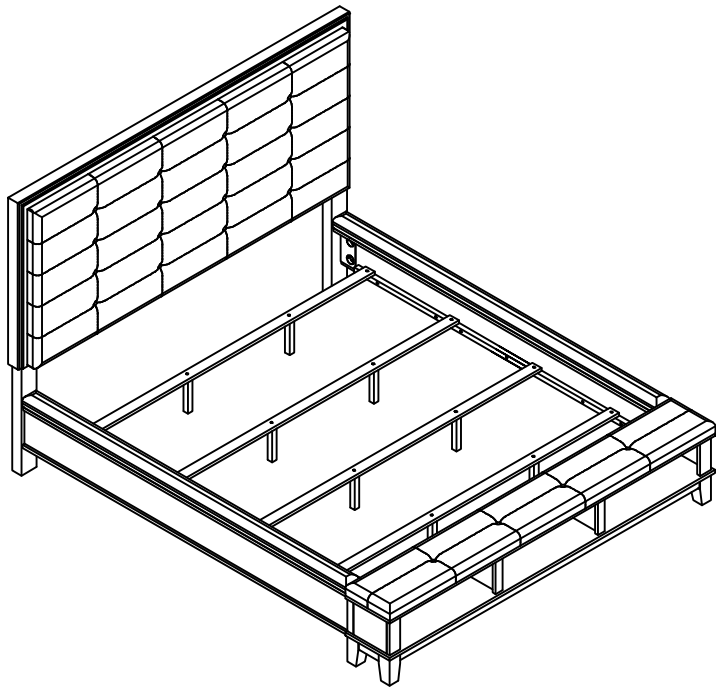

ASSEMBLY INSTRUCTIONS

ITEM NO. SH2213 BRNK/GRYK KING BED
 SH2213 BRNK/GRYK-1 KING UPHOLSTERY HEADBOARD
 SH2213 BRNK/GRYK-2 KING STORAGE FOOTBOARD BENCH
 SH2213 BRN/GRY-3 QUEEN/KING CUSHIONED SIDE RAILS

SH2213 BRNK/GRYK-1 PART LISTS

NO.	DESCRIPTION	SKETCH	Q'TY
A	Headboard Panel		1PC
B	Headboard Post (L&R)		2PCS

SH2213 BRNK/GRYK-2 PART LISTS

C	Storage Footboard Bench		1PC
D	Footboard Legs		4PCS
E	Footboard Support		1PC
F	Slats		4PCS
G	Slat Support		8PCS