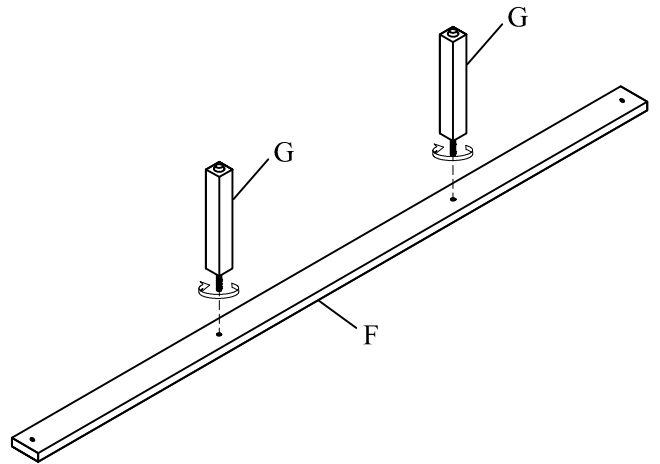

ASSEMBLY INSTRUCTIONS

ITEM NO. SH2213 BRNK/GRYK KING BED
SH2213 BRNK/GRYK-1 KING UPHOLSTERY HEADBOARD
SH2213 BRNK/GRYK-2 KING STORAGE FOOTBOARD BENCH
SH2213 BRN/GRY-3 QUEEN/KING CUSHIONED SIDE RAILS

STEP 4

Completed