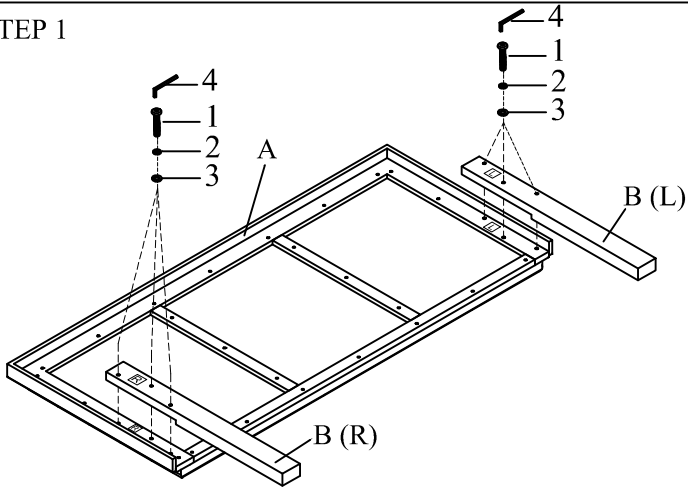

ASSEMBLY INSTRUCTIONS

ITEM NO. SH2213 BRNK/GRYK KING BED
SH2213 BRNK/GRYK-1 KING UPHOLSTERY HEADBOARD
SH2213 BRNK/GRYK-2 KING STORAGE FOOTBOARD BENCH
SH2213 BRN/GRY-3 QUEEN/KING CUSHIONED SIDE RAILS

STEP 1