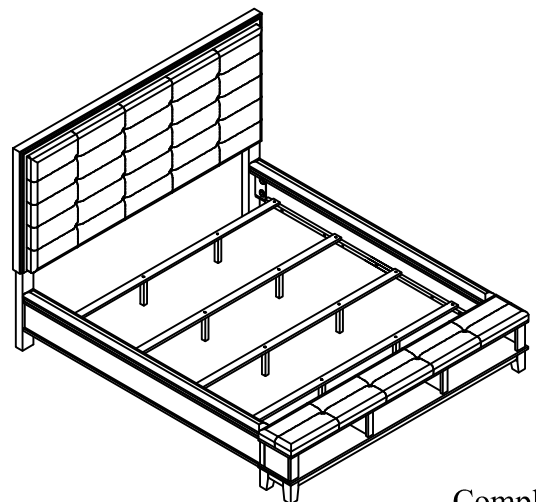

SH2213 BRNK/GRYK-1 PART LISTS

NO.	DESCRIPTION	SKETCH	Q'TY
A	Headboard Panel		1PC
B	Headboard Post (L&R)		2PCS

SH2213 BRNK/GRYK-2 PART LISTS

C	Storage Footboard Bench		1PC
D	Footboard Legs		4PCS
E	Footboard Support		1PC
F	Slats		4PCS
G	Slat Support		8PCS

SH2213 BRN/GRY-3 PART LISTS

H	Side Rails		2PCS
---	------------	--	------

HARDWARE LISTS

NO.	DESCRIPTION	SKETCH	Q'TY	
1	JCBC Bolt (5/16" *60mmL)		6PCS	Hardware Packs With Headboard
2	Spring Washer (Ø5/16" Dia)		6PCS	
3	Flat Washer (Ø5/16" Dia)		6PCS	
4	Allen Key (4mm)		1PC	
5	JCBC Bolt (5/16" *50mmL)		8PCS	Hardware Packs With Footboard
6	Spring Washer (Ø5/16" Dia)		8PCS	
7	Flat Washer (Ø5/16" Dia)		8PCS	
8	Allen Key (4mm)		1PC	
9	Screw (Ø4*30mm)		8PCS	Hardware Packs With Side Rails
10	Thread Bolt (Ø5/16"*90mm)		8PCS	
11	Curved Washers (Ø5/16" Dia)		8PCS	
12	Hex Nut (Ø5/16" Dia)		8PCS	
13	Open Wrench (12mm)		1PC	
*SCREWDRIVER (NOT PROVIDED)				

ASSEMBLY INSTRUCTIONS

ITEM NO. SH2213 BRNK/GRYK KING BED
SH2213 BRNK/GRYK-1 KING UPHOLSTERY HEADBOARD
SH2213 BRNK/GRYK-2 KING STORAGE FOOTBOARD BENCH
SH2213 BRN/GRY-3 QUEEN/KING CUSHIONED SIDE RAILS

STEP 1

STEP 2

STEP 3

STEP 4

STEP 5

STEP 6

Completed