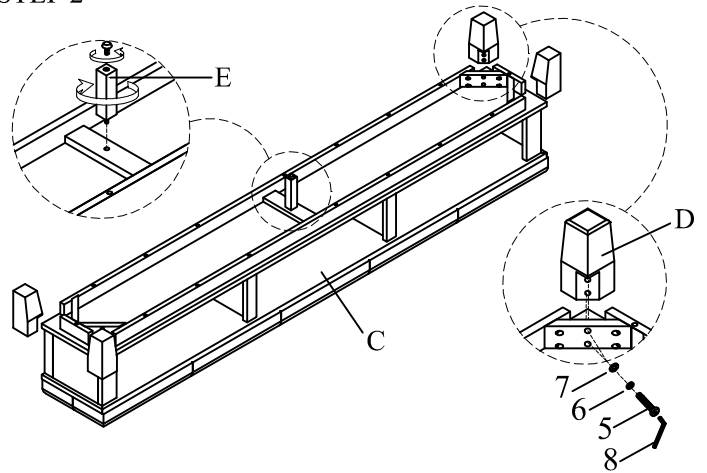

ASSEMBLY INSTRUCTIONS

ITEM NO. SH2213 BRNK/GRYK KING BED
SH2213 BRNK/GRYK-1 KING UPHOLSTERY HEADBOARD
SH2213 BRNK/GRYK-2 KING STORAGE FOOTBOARD BENCH
SH2213 BRN/GRY-3 QUEEN/KING CUSHIONED SIDE RAILS

STEP 2

Completed