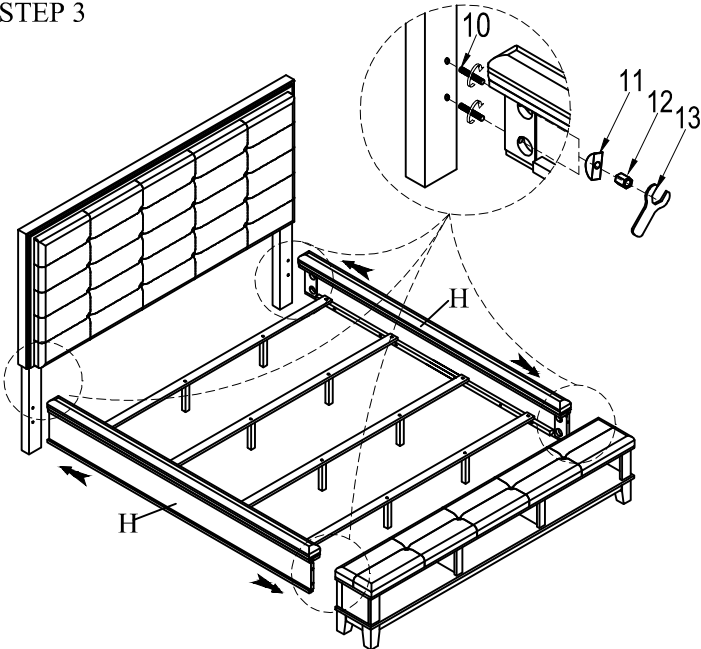

STEP 6

STEP 3