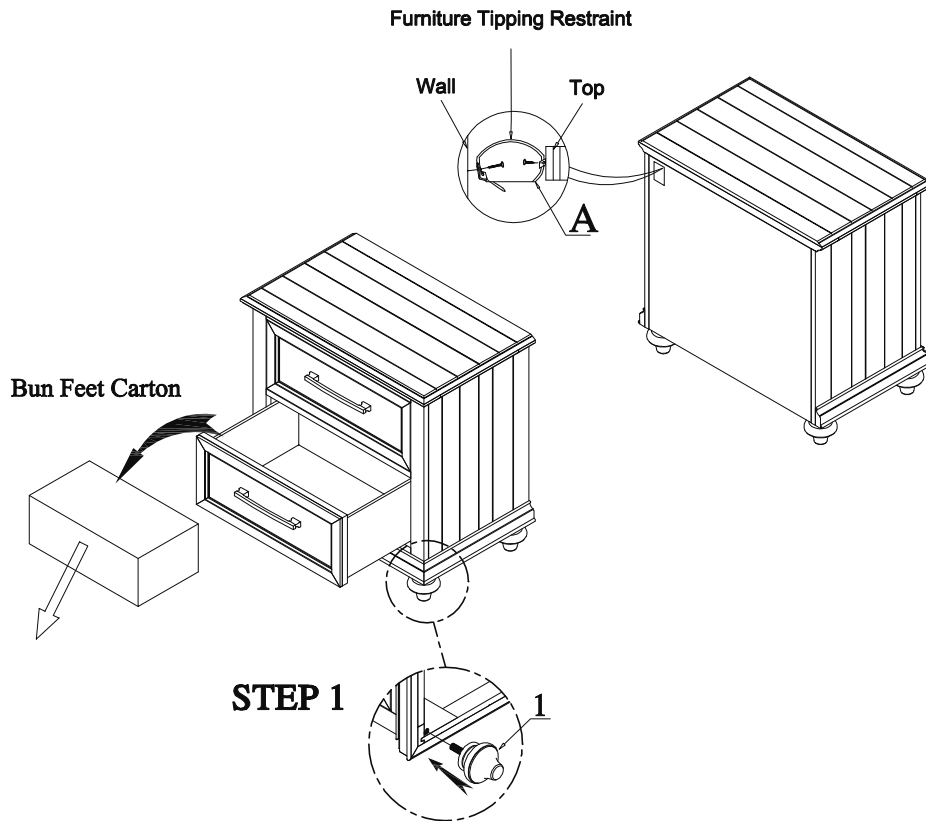

ITEM: 1689-4 NIGHT STAND

Thank you for purchasing this quality product. Be sure to check all packing material carefully for small parts which may have come loose inside the carton during shipment. Identify and count all parts and compare with the Parts List below.

A	FURNITURE TIPPING RESTRAINT			
Strap	Anchor	Brackets	Screw (Ø8x1")	Screw (Ø8x5/8")
1pc	1pc	2pcs	1pc	1pc

MADE IN VIETNAM