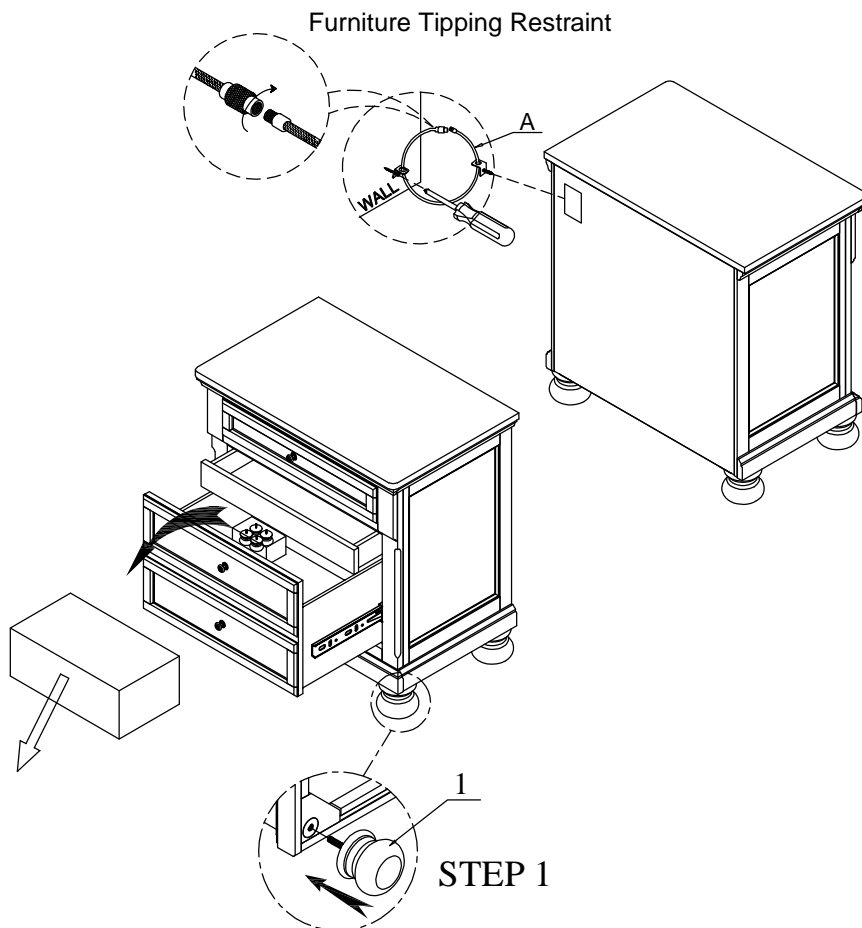

ITEM:2259GY/2259W/2259BR-4 NIGHT STAND

Thank you for purchasing this quality product. Be sure to check all packing material carefully for small parts which may have come loose inside the carton during shipment. Identify and count all parts and compare with the Parts List below.

! For items use on wooden floor, hard surfaces or carpets, it is recommended to Install protective pads under all legs and supports to avoid/ prevent from damages/ scratches and discoloration.

! Pour les articles Utilisés sur un plancher en bois, des surfaces dures ou tapis, il est recommandé d'installer des mordaches de protection sous tous les jambes et prend en charge pour éviter/empêcher de dommages/rayures et la décoloration.

PARTS LIST

No.	Drawing	Q'ty	Description
1		4	BUN FEET

HARDWARE LIST

No.	Description	Q'ty
A	Tipping Restraint	1Set