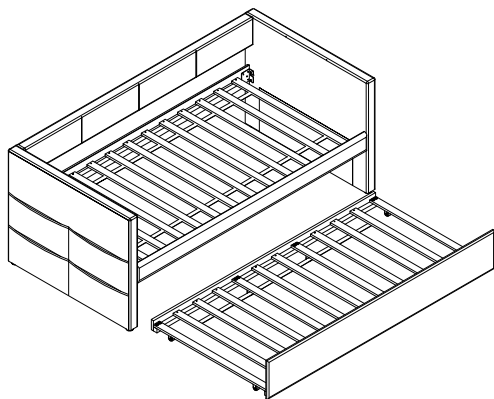

ASSEMBLY INSTRUCTION INSTRUCTION D' ASSEMBLAGE

ITEM NO : 4691BU / 4691BE / 4691GY / 4691DG Daybed with Trundle / Lit de repos avec lit gigogne

Thank you for purchasing this product. Please take time to read and follow the instructions below. Check that you have all parts and hardware before assembly. Parts apparently missing are often found in the packing materials. If you do not have all the parts listed, have your dealer contact us and they will be sent to you immediately.