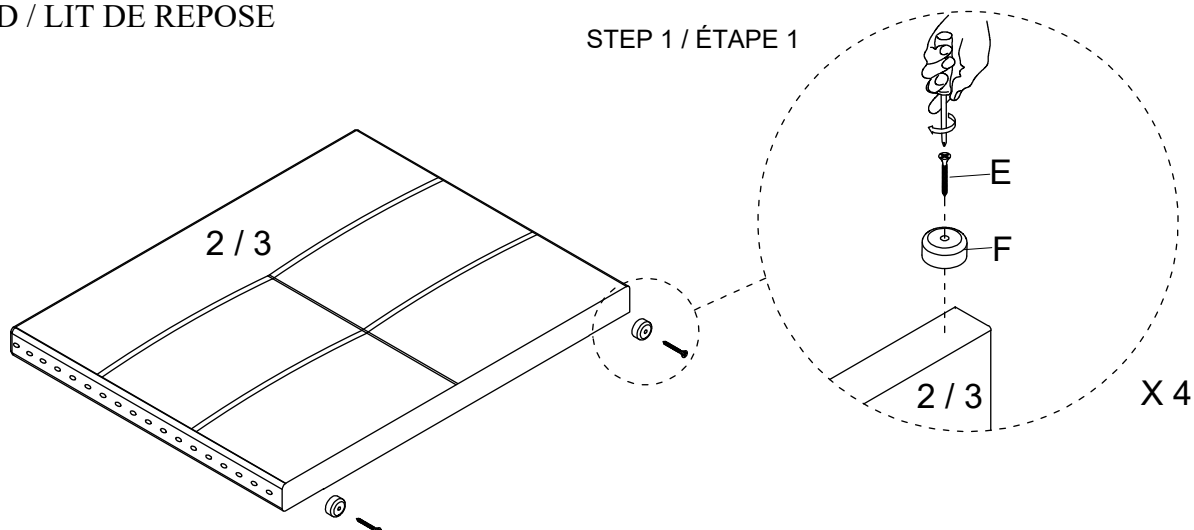

Do not tighten all bolts until completely assembled

Ne pas serrer les boulons jusqu'à ce que le montage soit complètement terminé

DAYBED / LIT DE REPOSE

STEP 1 / ÉTAPE 1