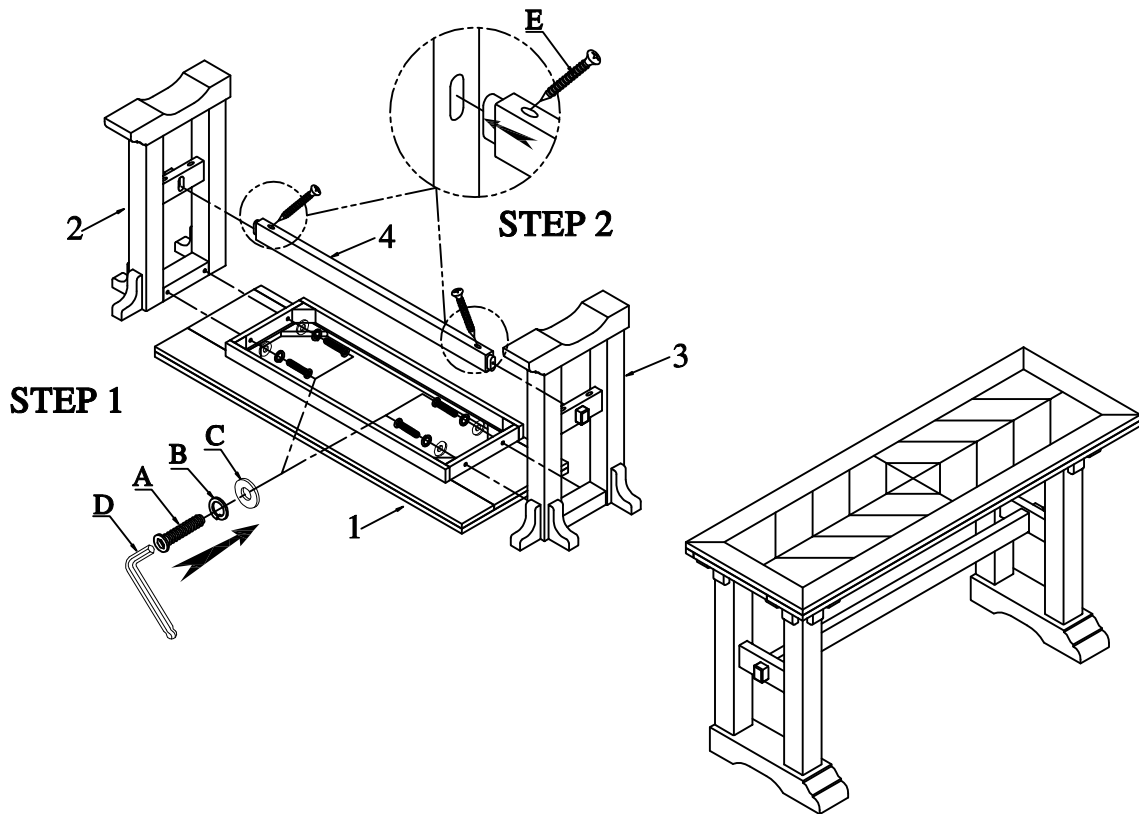

ITEM: 5441-05 Sofa Table

Thank you for purchasing this quality product. Be sure to check all packing material carefully for small parts which may have come loose inside the carton during shipment. Identify and count all parts and compare with the Parts List below.

MADE IN VIETNAM

PARTS LIST

NO	DRAWING	Q'TY	DESCRIPTION
1		1	TABLE TOP
2		1	RSF LEG
3		1	LSF LEG
4		1	CENTER SUPPORT BAR

HARDWARE LIST

NO	DRAWING	Q'TY	DESCRIPTION
A		4	Φ5/16"*1-3/4" BOLT
B		4	Φ5/16" LOCK WASHER
C		4	Φ5/16"*19*2mm FLAT WASHER
D		1	Φ5/16" ALLEN KEY
E		2	#8*1-1/2" SCREW