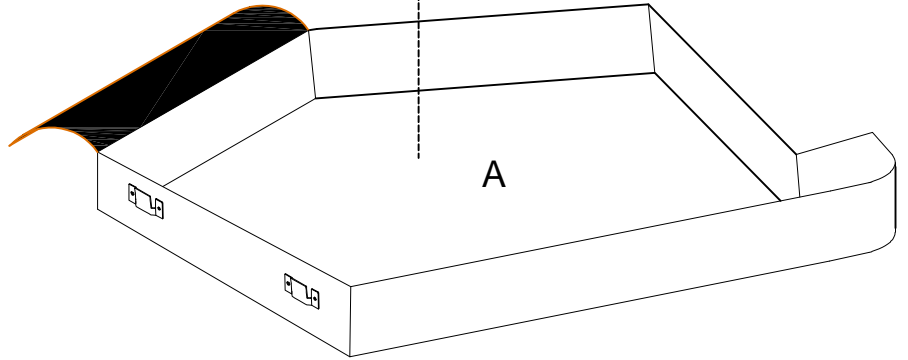

Assembly Instruction

ITEM NO.: 9623GY/9623BE-RU

(4/4)Right Side Cuddler

Legs & hardware are stored in the box, please take out the legs and hardware for assembly.

Note: Do not use power tools for assembly. Power tools increase the risk of over tightening which lead to splitting or cracking the wood.

Chair Component list

No	Drawing	Qty	Description
A		1	SEAT BASE
B		1	LSF BACKREST
C		1	RSF BACKREST
D		1	ARMREST
E		1	SEAT CUSHION
F		1	LSF BACK CUSHION
G		1	RSF BACK CUSHION
H		2	PILLOW (17"*17")
I		1	WOODEN LEG (120*120*50mm)
J		4	WOODEN LEGS (120*50*50mm)
K		23	ALLEN BOLT (5/16"*70mm)
L		23	FLAT WASHER (1/4"*Ø19*1.5mm)
M		1	ALLEN KEY (M4*59mm)

THE PARTS ARE LOCATED INSIDE THE BOX AS BELOW:

Step #1

Step #2

Step #3

Step #4

Step #5

Step #6

Step #7