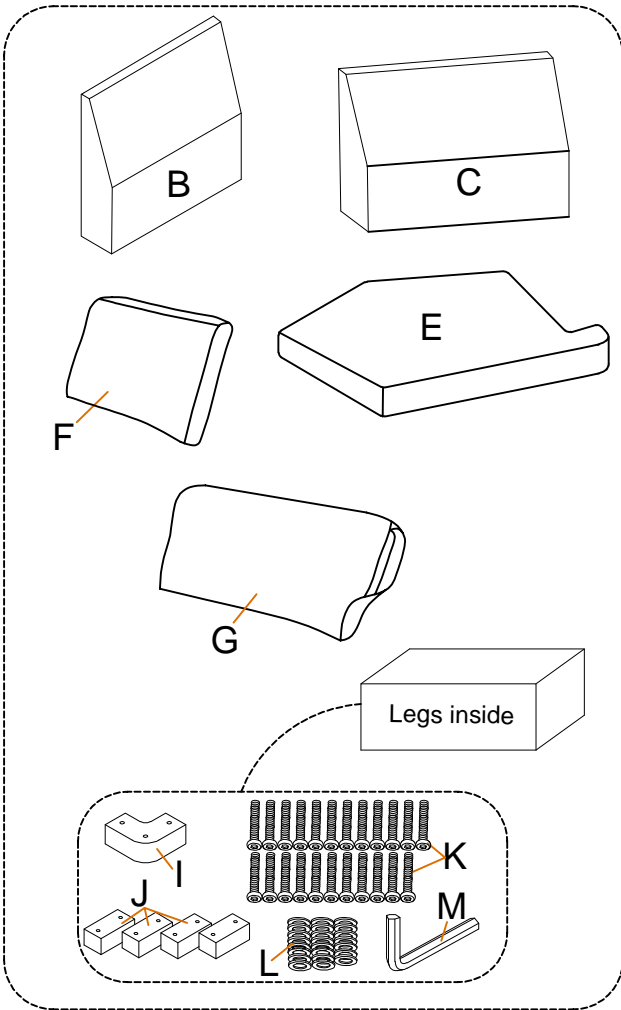

Assembly Instruction

ITEM NO.: 9623GY/9623BE-RU

(4/4)Right Side Cuddler

Legs & hardware are stored in the box, please take out the legs and hardware for assembly.

Note: Do not use power tools for assembly. Power tools increase the risk of over tightening which lead to splitting or cracking the wood.

Chair Component list

No	Drawing	Qty	Description
A		1	SEAT BASE
B		1	LSF BACKREST
C		1	RSF BACKREST
D		1	ARMREST
E		1	SEAT CUSHION
F		1	LSF BACK CUSHION
G		1	RSF BACK CUSHION
H		2	PILLOW (17"*17")
I		1	WOODEN LEG (120*120*50mm)
J		4	WOODEN LEGS (120*50*50mm)
K		23	ALLEN BOLT (5/16"*70mm)
L		23	FLAT WASHER (1/4"*Ø19*1.5mm)
M		1	ALLEN KEY (M4*59mm)

THE PARTS ARE LOCATED INSIDE THE BOX AS BELOW:

Step #1

Step #2

Step #3

Step #4

Step #5

Step #6

Step #7