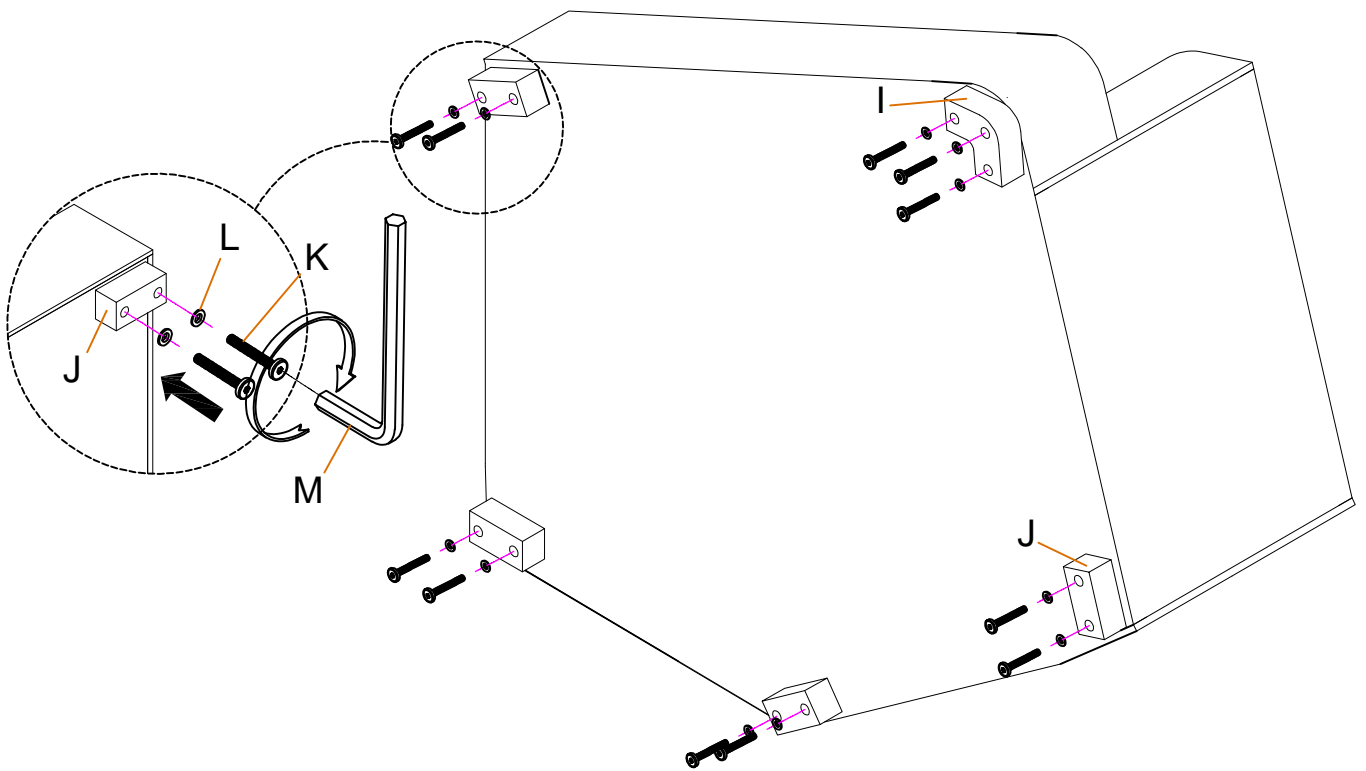

Assembly Instruction

ITEM NO.: 9623GY/9623BE-RU

(4/4)Right Side Cuddler

Legs & hardware are stored in the box, please take out the legs and hardware for assembly.

Note: Do not use power tools for assembly. Power tools increase the risk of over tightening which lead to splitting or cracking the wood.

Chair Component list

No	Drawing	Qty	Description
A		1	SEAT BASE
B		1	LSF BACKREST
C		1	RSF BACKREST
D		1	ARMREST
E		1	SEAT CUSHION
F		1	LSF BACK CUSHION
G		1	RSF BACK CUSHION
H		2	PILLOW (17"*17")
I		1	WOODEN LEG (120*120*50mm)
J		4	WOODEN LEGS (120*50*50mm)
K		23	ALLEN BOLT (5/16"*70mm)
L		23	FLAT WASHER (1/4"*Ø19*1.5mm)
M		1	ALLEN KEY (M4*59mm)

THE PARTS ARE LOCATED INSIDE THE BOX AS BELOW:

Step #1

Step #2

Step #3

Step #4

Step #5

Step #6

Step #7