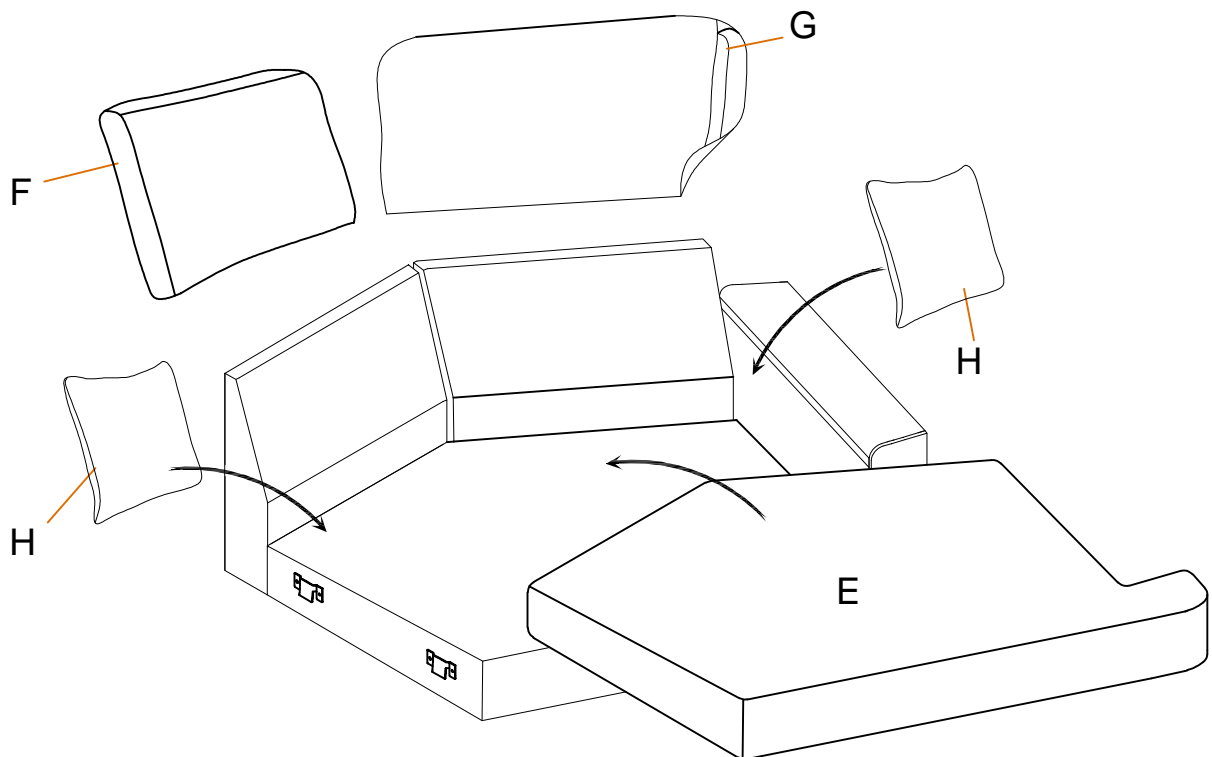

Assembly Instruction

ITEM NO.: 9623GY/9623BE-RU

(4/4)Right Side Cuddler

Legs & hardware are stored in the box, please take out the legs and hardware for assembly.

Note: Do not use power tools for assembly. Power tools increase the risk of over tightening which lead to splitting or cracking the wood.

Chair Component list

No	Drawing	Qty	Description
A		1	SEAT BASE
B		1	LSF BACKREST
C		1	RSF BACKREST
D		1	ARMREST
E		1	SEAT CUSHION
F		1	LSF BACK CUSHION
G		1	RSF BACK CUSHION
H		2	PILLOW (17"*17")
I		1	WOODEN LEG (120*120*50mm)
J		4	WOODEN LEGS (120*50*50mm)
K		23	ALLEN BOLT (5/16"*70mm)
L		23	FLAT WASHER (1/4"*Ø19*1.5mm)
M		1	ALLEN KEY (M4*59mm)

THE PARTS ARE LOCATED INSIDE THE BOX AS BELOW:

Step #1

Step #2

Step #3

Step #4

Step #5

Step #6

Step #7