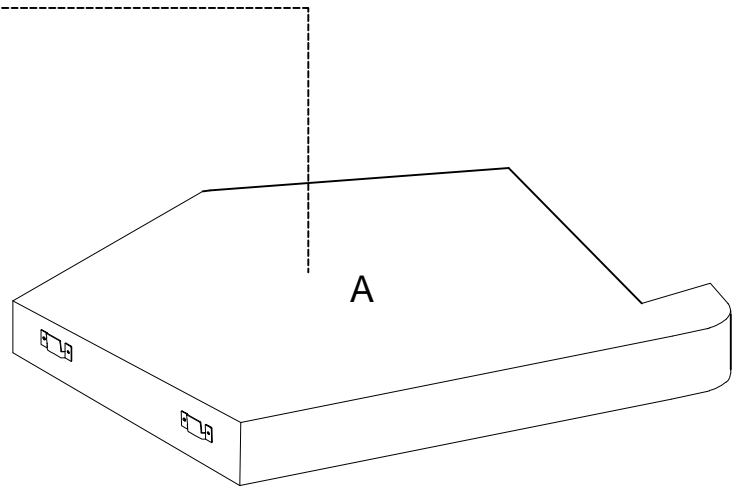

Assembly Instruction

ITEM NO.: 9623GY/9623BE-RU

(4/4)Right Side Cuddler

Legs & hardware are stored in the box, please take out the legs and hardware for assembly.

Note: Do not use power tools for assembly. Power tools increase the risk of over tightening which lead to splitting or cracking the wood.

Chair Component list

No	Drawing	Qty	Description
A		1	SEAT BASE
B		1	LSF BACKREST
C		1	RSF BACKREST
D		1	ARMREST
E		1	SEAT CUSHION
F		1	LSF BACK CUSHION
G		1	RSF BACK CUSHION
H		2	PILLOW (17"*17")
I		1	WOODEN LEG (120*120*50mm)
J		4	WOODEN LEGS (120*50*50mm)
K		23	ALLEN BOLT (5/16"*70mm)
L		23	FLAT WASHER (1/4"*Ø19*1.5mm)
M		1	ALLEN KEY (M4*59mm)

THE PARTS ARE LOCATED INSIDE THE BOX AS BELOW:

Step #1

Step #2

Step #3

Step #4

Step #5

Step #6

Step #7