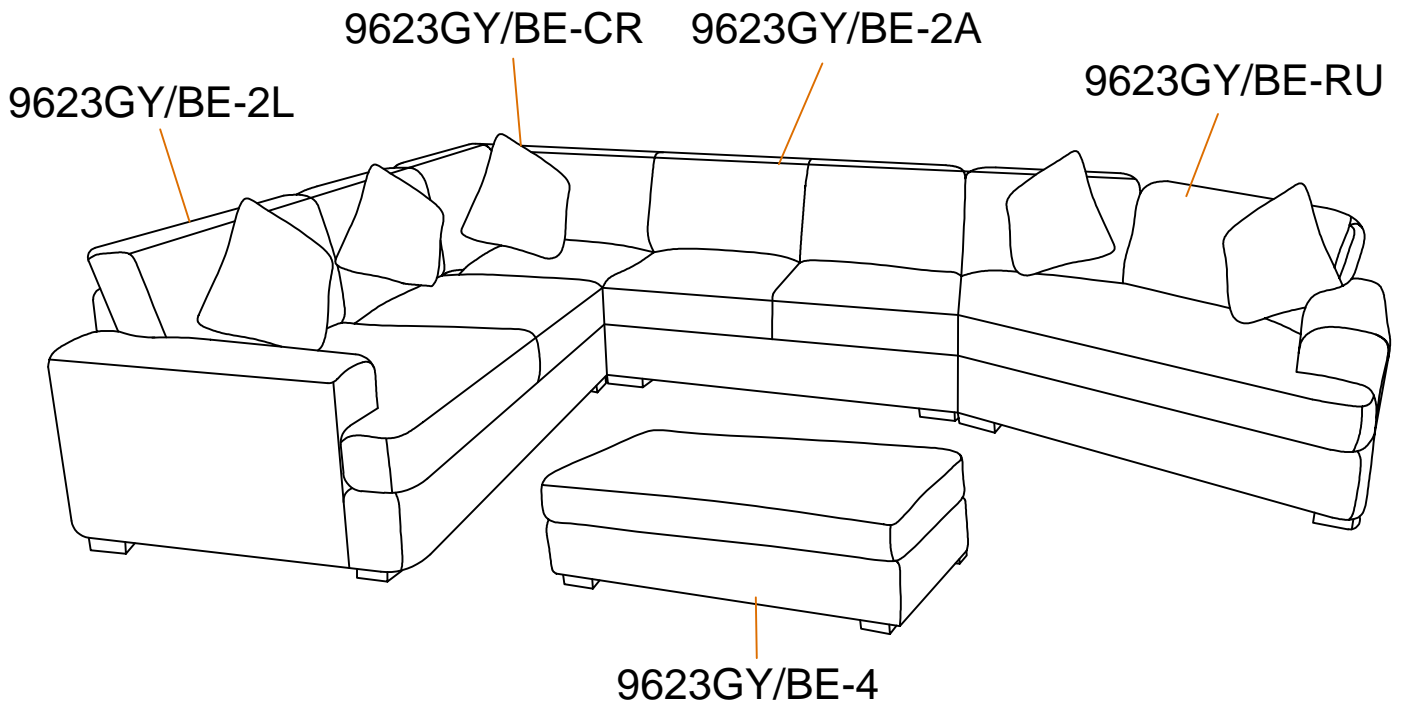

Step #7

Assembly completed.

Care Instruction for Corduroy Furniture:

In order to maintain the original appearance of your corduroy, please follow below simple care procedures:

- Avoid exposing furniture directly to sunlight or heating and air conditioning outlets. Sunlight and/or exposure to heating and air conditioning outlets will fade/damage corduroy. Do not place your upholstered furniture too close to windows, radiators, or vents, and be sure to use windows, radiators, or vents.
- Vacuum or wipe with a soft cloth to remove dust.
- Hardware may loosen over time. Periodically check to make sure all connections are tight. Re-tighten if necessary.

For items use on wooden floor, hard surfaces or carpets, it is recommended to Install protective pads under all legs and supports to avoid/prevent from damages/scratches and discoloration.