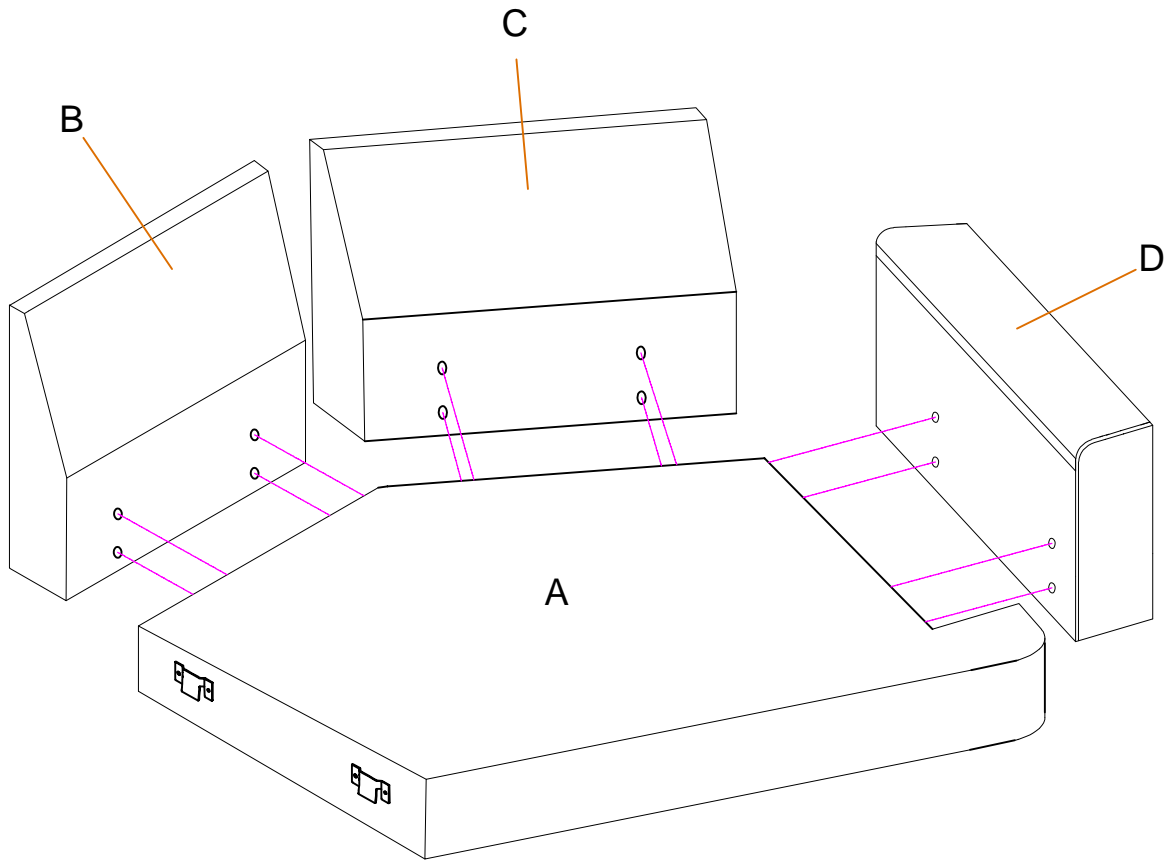

Assembly Instruction

ITEM NO.: 9623GY/9623BE-RU

(4/4)Right Side Cuddler

Legs & hardware are stored in the box, please take out the legs and hardware for assembly.

Note: Do not use power tools for assembly. Power tools increase the risk of over tightening which lead to splitting or cracking the wood.

Chair Component list

No	Drawing	Qty	Description
A		1	SEAT BASE
B		1	LSF BACKREST
C		1	RSF BACKREST
D		1	ARMREST
E		1	SEAT CUSHION
F		1	LSF BACK CUSHION
G		1	RSF BACK CUSHION
H		2	PILLOW (17"*17")
I		1	WOODEN LEG (120*120*50mm)
J		4	WOODEN LEGS (120*50*50mm)
K		23	ALLEN BOLT (5/16"*70mm)
L		23	FLAT WASHER (1/4"*Ø19*1.5mm)
M		1	ALLEN KEY (M4*59mm)

THE PARTS ARE LOCATED INSIDE THE BOX AS BELOW:

Step #1

Step #2

Step #3

Step #4

Step #5

Step #6

Step #7