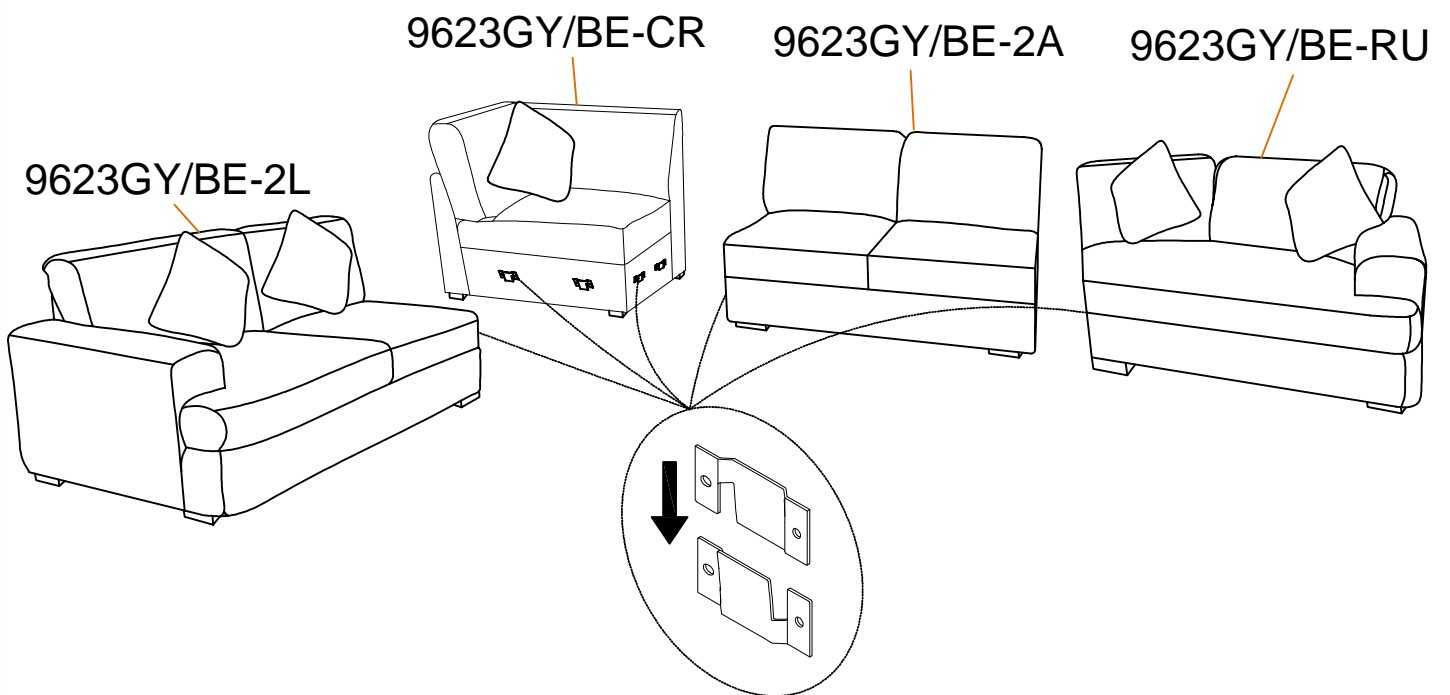

Assembly Instruction

ITEM NO.: 9623GY/9623BE-RU

(4/4)Right Side Cuddler

Legs & hardware are stored in the box, please take out the legs and hardware for assembly.

Note: Do not use power tools for assembly. Power tools increase the risk of over tightening which lead to splitting or cracking the wood.

Chair Component list

No	Drawing	Qty	Description
A		1	SEAT BASE
B		1	LSF BACKREST
C		1	RSF BACKREST
D		1	ARMREST
E		1	SEAT CUSHION
F		1	LSF BACK CUSHION
G		1	RSF BACK CUSHION
H		2	PILLOW (17"*17")
I		1	WOODEN LEG (120*120*50mm)
J		4	WOODEN LEGS (120*50*50mm)
K		23	ALLEN BOLT (5/16"*70mm)
L		23	FLAT WASHER (1/4"*Ø19*1.5mm)
M		1	ALLEN KEY (M4*59mm)

THE PARTS ARE LOCATED INSIDE THE BOX AS BELOW:

Step #1

Step #2

Step #3

Step #4

Step #5

Step #6

Step #7