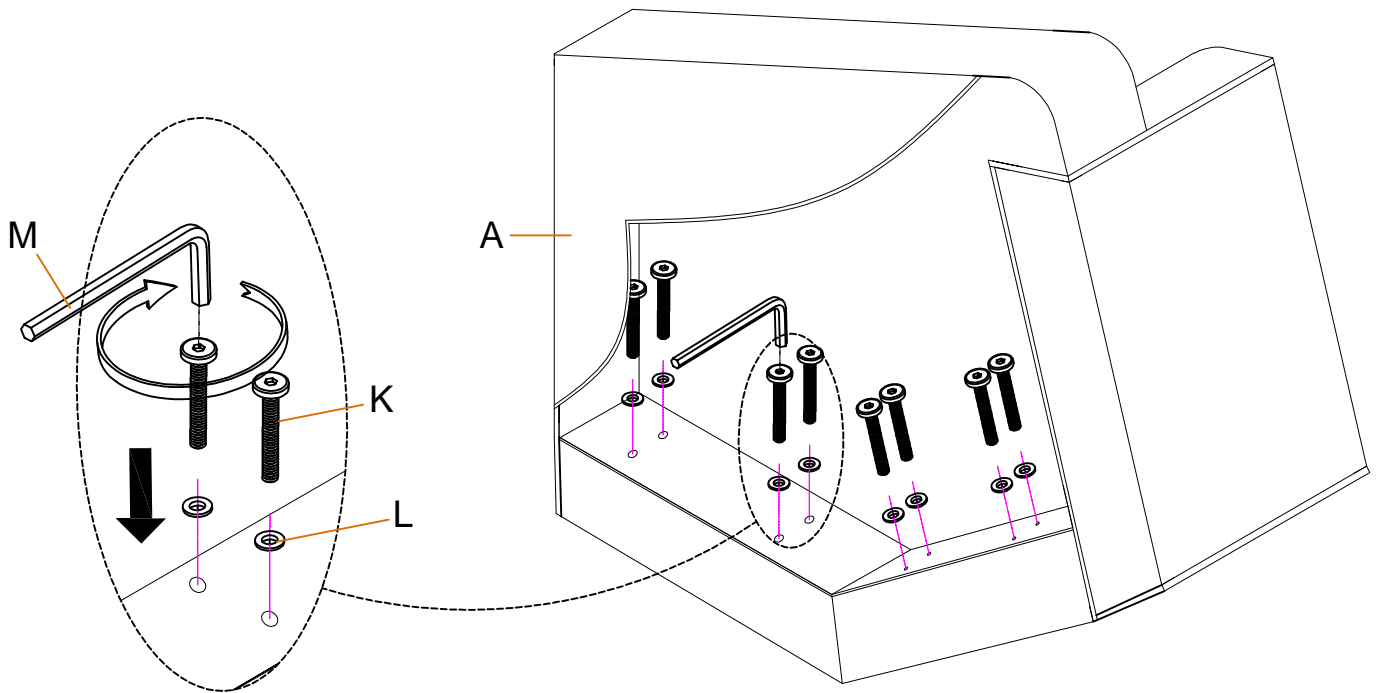

Assembly Instruction

ITEM NO.: 9623GY/9623BE-RU

(4/4)Right Side Cuddler

Legs & hardware are stored in the box, please take out the legs and hardware for assembly.

Note: Do not use power tools for assembly. Power tools increase the risk of over tightening which lead to splitting or cracking the wood.

Chair Component list

No	Drawing	Qty	Description
A		1	SEAT BASE
B		1	LSF BACKREST
C		1	RSF BACKREST
D		1	ARMREST
E		1	SEAT CUSHION
F		1	LSF BACK CUSHION
G		1	RSF BACK CUSHION
H		2	PILLOW (17"*17")
I		1	WOODEN LEG (120*120*50mm)
J		4	WOODEN LEGS (120*50*50mm)
K		23	ALLEN BOLT (5/16"*70mm)
L		23	FLAT WASHER (1/4"*Ø19*1.5mm)
M		1	ALLEN KEY (M4*59mm)

THE PARTS ARE LOCATED INSIDE THE BOX AS BELOW:

Step #1

Step #2

Step #3

Step #4

Step #5

Step #6

Step #7