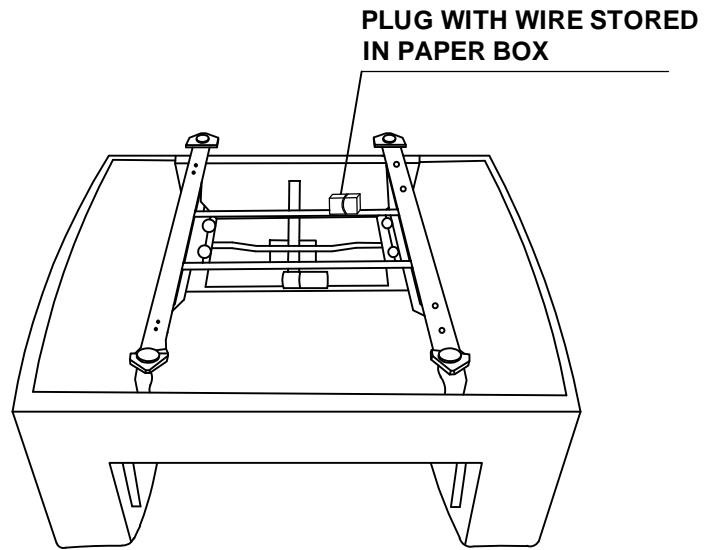

Assembly Instruction

ITEM NO.: 9645DG-1PW
POWER ROCKER RECLINING CHAIR

Note: Do not use power tools for assembly. Power tools increase the risk of over tightening which lead to splitting or cracking the wood.

Component list

No	Drawing	Qty	Description
A		1	SEAT
B		1	BACK REST
B		1	PLUG WITH WIRE

Step #1

Step #2

Step #3

Care Instruction for Velvet Furniture:

In order to maintain the original appearance of your Velvet Furniture, please follow below simple care procedures: