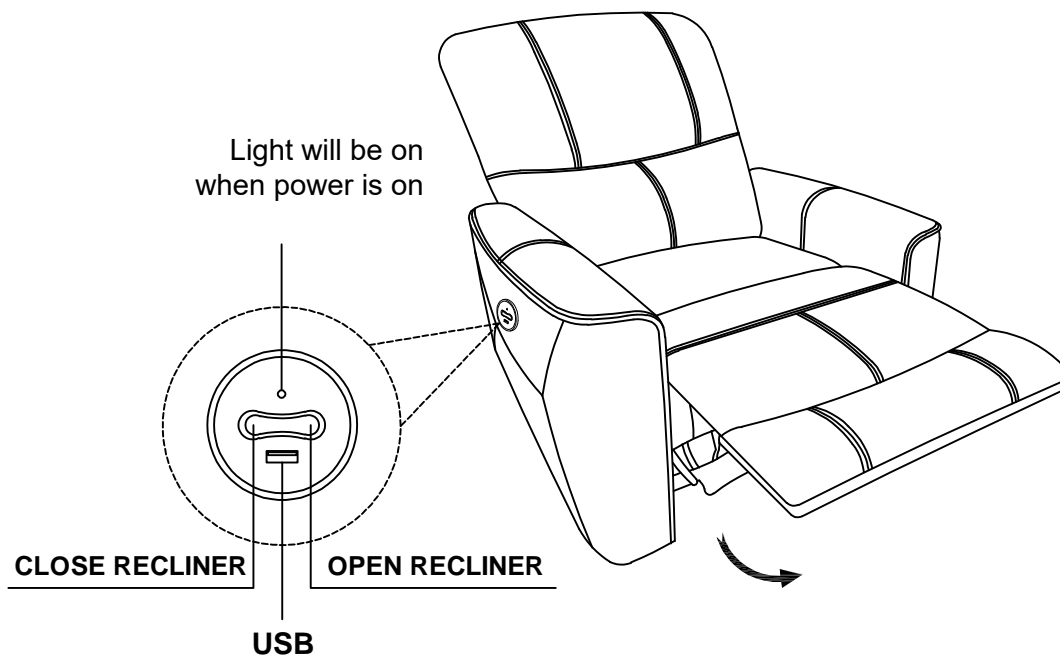

Assembly Instruction

ITEM NO.: 9645DG-1PW
POWER ROCKER RECLINING CHAIR

Note: Do not use power tools for assembly. Power tools increase the risk of over tightening which lead to splitting or cracking the wood.

Component list

No	Drawing	Qty	Description
A		1	SEAT
B		1	BACK REST
B		1	PLUG WITH WIRE

Step #1

Step #2

Step #3

Care Instruction for Velvet Furniture:

In order to maintain the original appearance of your Velvet Furniture, please follow below simple care procedures: