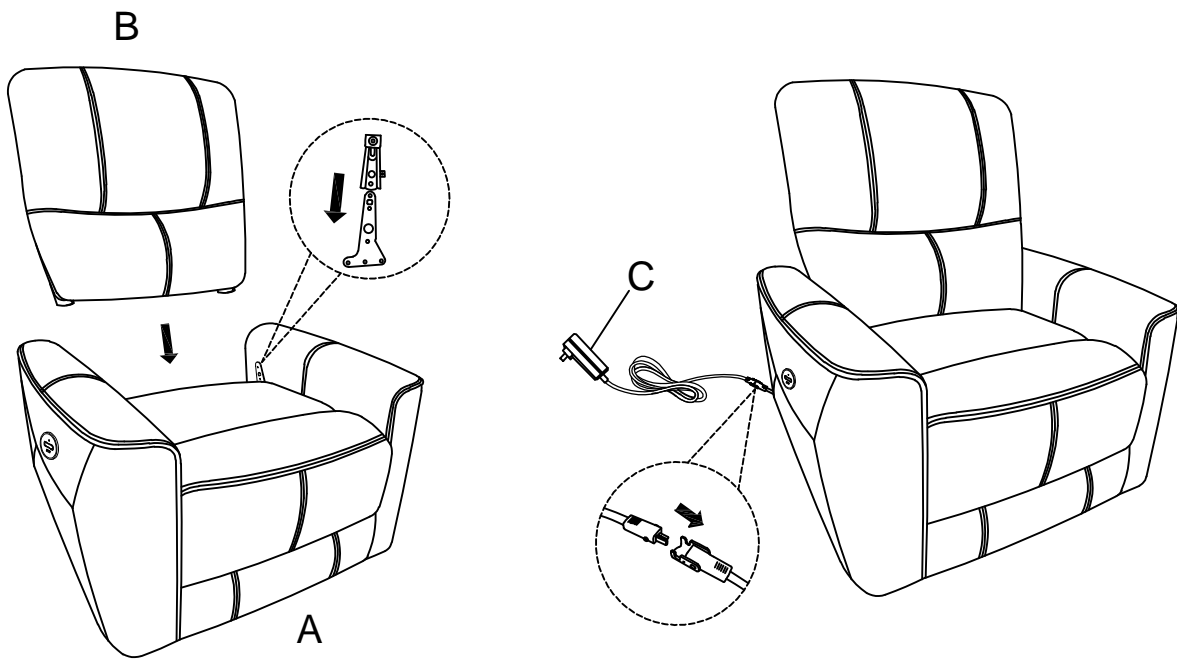

Assembly Instruction

ITEM NO.: 9645DG-1PW
POWER ROCKER RECLINING CHAIR

Note: Do not use power tools for assembly. Power tools increase the risk of over tightening which lead to splitting or cracking the wood.

Component list

No	Drawing	Qty	Description
A		1	SEAT
B		1	BACK REST
B		1	PLUG WITH WIRE

Step #1

Step #2

Step #3

Care Instruction for Velvet Furniture:

In order to maintain the original appearance of your Velvet Furniture, please follow below simple care procedures: