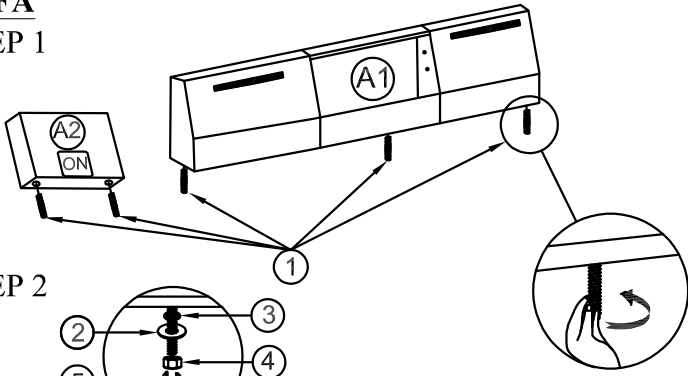

ASSEMBLY INSTRUCTIONS 1

SOFA

STEP 1